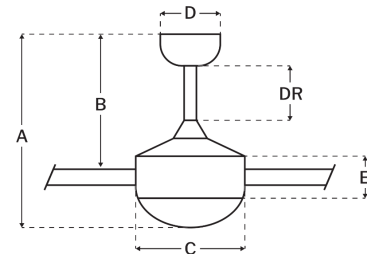

Additional Finishes

PRT102ESP6

PRT102FB6

Measurements

Blade Sweep (in):	102
Downrod Length (in):	12
Height (in):	23.18
Canopy Width (in):	5.75
Product Weight (lbs):	41.89
Lead Wire (in):	80
Carton Length (in):	48.03
Carton Width (in):	14.57
Carton Height (in):	12.4
Carton Cube:	5.02
Carton Weight (lbs):	48.28

Motor

Motor Material:	Silicon Steel
Motor Technology:	DC
Motor Size (mm):	168x30
Mounting Options:	Hangdown Only*
Motor Type:	6-Speed Reversible
Indoor/Outdoor Rating:	Damp

Blades

Number of Blades:	6
Blades Included:	Yes
Blade Finish:	Painted Nickel
Optional Blade Finishes:	No
Blade Material:	Aluminum
Blade Sweep:	102"
Blade Pitch:	3.5

Warranty

Limited Lifetime Warranty

Ceiling Drop Dimensions

A: Total Height w/ 12" Downrod	23.18"
B: Blade to Ceiling Height	19.29"
C: Housing Width	12.13"
D: Canopy Width	5.75"
E: Housing Height	7.3"

Electrical/Lighting