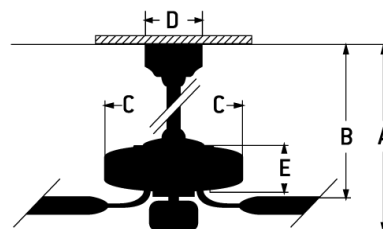

- Standard, 3-Speed Reversible Motor
- 4" and 6" Downrods (Included)
- 24" Blades (Included)
- Integrated LED Light Source (Dimmable)
- Remote & Wall Control Adaptable (Sold Separately)
- Dual Mount (Flat or Angled Ceiling)
- LED Module is Guaranteed for 3 years
- Small form, large performance. Great airflow for small spaces.

## Specs

Blade Sweep Opt (in.)	24
Blades	6
Blade Pitch (deg)	25
Motor Size (MM)	153x12
Amps at High Speed	0.37
Watts (Hi Speed)	44
Energy Guide Watts	17
Energy Guide CFM	1111
Energy Guide CFM_Watts	64
Energy Guide Est. Yearly	5
Energy Cost	
Carton Size (CU FT)	0.84
Blade Options	Fits Only
Bulb CCT	3000
Bulb Wattage	12
Compatible Control Types	UCI-2002-2 Remote & Wall Control
CRI	90
Light Kit Options	Integrated Light Kit
Lumens	841

## Dimensions

A:	14.17
B:	8.70
C:	6.61
D:	5.12
E:	5.51
F: w/o Light Kit - Downrod Length (in.)	5.51 6

Craftmade • 650 S. Royal Lane • Coppel, TX 75019 • • • © 2021 All Rights Reserved