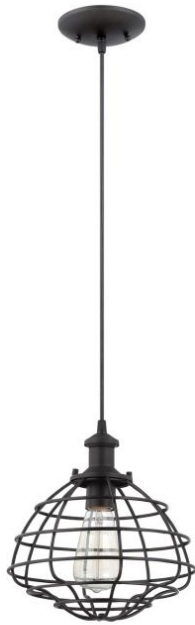

## Pendant - P340MBK1

1 Light Mini Pendant with Cord

**Finish:** Matte Black

1 Light Mini Pendant with Cord in Matte Black with Matte Black Cage

- Requires 1 Medium 60-watt bulb (not included)

## Specs

---

<b>Bulb Wattage</b>	60
<b>Mounting Location</b>	Indoor
<b>Bulb Base</b>	Medium
<b>Bulbs</b>	1
<b>Bulb Size</b>	A-Type
<b>Bulb Type</b>	Incandescent
<b>Bulb Wattage</b>	60
<b>Carton Size (CU FT)</b>	1.04
<b>Shape</b>	Bell

## Dimensions

---

<b>Width (in.)</b>	10
<b>Height (in.)</b>	10.50
<b>Max Hanging Length (in.)</b>	76.50
<b>Leadwire Length (in.)</b>	81.50
<b>Canopy Width (in.)</b>	5
<b>Canopy Height (in.)</b>	0.88
<b>Canopy Length (in.)</b>	5