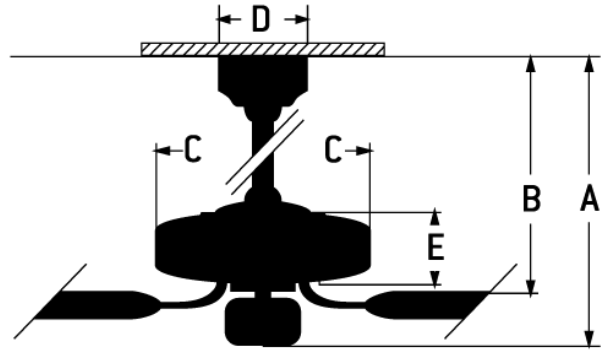

CRAFTMADE

Moderne - MOD60ESP4

60" Ceiling Fan with Blades and Light Kit

Finish: Espresso

Pure, smooth lines tell the story of the Moderne ceiling fan by Craftmade. Combining a low-profile body with four sleek blades and an LED light source, the Moderne is at home in Transitional settings as well as Modern.

- Energy Saving, 6-Speed Reversible DC Motor
- 6" Downrod (Included)
- 60" Blades in Espresso (Included)

Specs

Blade Sweep Opt (in.)	60
Blades	4
Blade Pitch (deg)	13
Motor Size (MM)	188x10
Energy Guide Watts	36
Energy Guide CFM	9148
Energy Guide CFM_Watts	253
Energy Guide Est. Yearly Energy Cost	19
Carton Size (CU FT)	2.68
Blade Options	Fits Only
Bulb CCT	3000
Bulb Wattage	22
CRI	90
Light Kit Options	Integrated Light Kit
Lumens	634.70

Dimensions

A:	14.32
B:	10.45
C:	12.76
D:	5.91
E:	5.91
F: w/o Light Kit - Downrod Length (in.)	5.91 6

Downloads

Moderne - MOD60ESP4

[PDF Spec Sheet](#)

Craftmade • 650 S. Royal Lane • Coppell, TX 75019 • [Privacy Policy](#) • [Site Map](#) • © 2019 All Rights Reserved