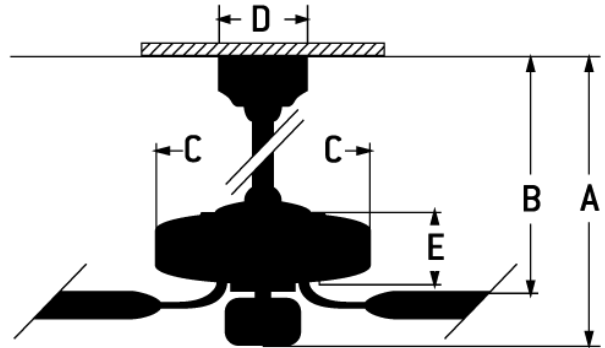

- Energy Saving, 6-Speed Reversible DC Motor
- 6" Downrod (Included)
- 54" Blades in Brushed Nickel (Included)
- DC Remote & Wall Controls (Included)
- Dual Mount (Flat or angled ceiling)
- Suitable for Damp Locations
- Sophisticated DC Motor requires automatic 7-minute calibration period upon installation. The remote and wall controls are inoperable during that time, after which the fan, remote control and wall control (if applicable) will be fully operational.
- Remote Dimming

### Specs

---

Blade Sweep Opt (in.)	54
Blades	3
Blade Pitch (°)	13
Motor Size (MM)	125X30
Amps at High Speed	0.47
Watts (Hi Speed)	33.10
Energy Guide Watts	34
Energy Guide CFM	5424
Energy Guide CFM_Watts	164
High Speed (CFM)	5424
Low Speed (CFM)	1150
Shipping Weight (lbs.)	11.24

## Dimensions

A:	14.40
B:	12.50
C:	4.92
D:	5.12
E:	9.26
F: w/o Light Kit - Downrod Length (in.)	6