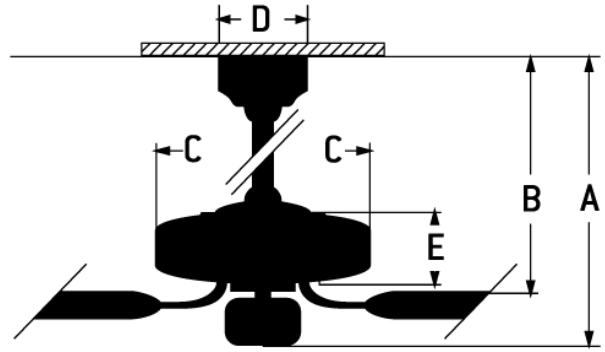

- Standard, 3-Speed Reversible Motor
- 4" Downrod (Included)
- 52" Reversible Blades in Mahogany/Dark Oak (Included)
- Light Kit (4-40W Candelabra Bulbs Included)
- Dual Mount (Flat or angled ceiling)

### Specs

Blade Sweep Opt (in.)	52
Blades	5
Blade Pitch (°)	12
Motor Size (MM)	153X15
Amps at High Speed	0.46
Watts (Hi Speed)	54.80
Energy Guide CFM	4795
Energy Guide CFM_Watts	88
High Speed (CFM)	4795
Low Speed (CFM)	2029
Shipping Weight (lbs.)	22.16
Carton Size (CU FT)	2.13
Bulb Wattage	40
Compatible Control Types	UCI-2002-2 Remote & Wall Control
Light Kit Options	Light Kit Included

### Dimensions

A:	19.69
B:	1.37
C:	12.44
D:	5.12
E:	4.39
H:	5.12
I:	4.39
F: w/o Light Kit - Downrod Length (in.)	4