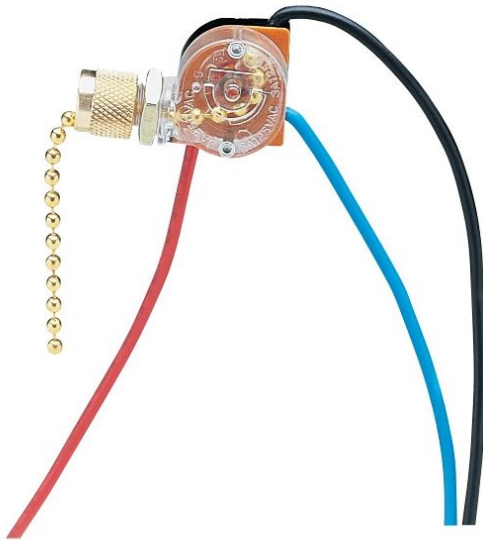

## Switch - LST-303-AB

Light Pull Switch

**Finish:** Antique Brass

Light Pull Switch in Antique Brass