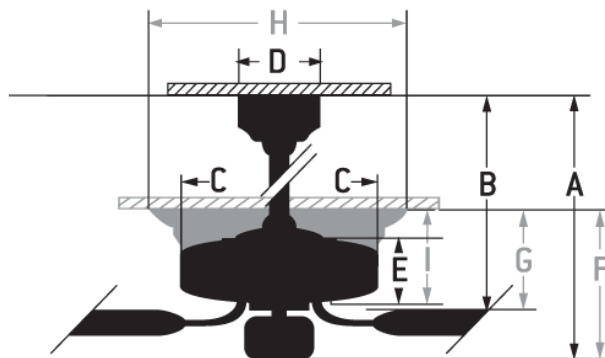

- Standard, 3-Speed Reversible Motor
- 4" Downrod (Included)
- 52" Reversible Blades in Ash/Mahogany (Included)
- Light Kit (4-60W Candelabra Bulbs Included)
- Tri-Mount = (Flat or sloped ceiling downrod mount, or semi-flushmount)

Specs

Blade Sweep Opt (in.)	52
Blades	5
Blade Pitch (°)	12
Motor Size (MM)	153x15
Amps at High Speed	0.46
Watts (Hi Speed)	54.80
Energy Guide CFM	4981
Energy Guide CFM_Watts	88
High Speed (CFM)	4885
Low Speed (CFM)	2532
Shipping Weight (lbs.)	24.52
Carton Size (CU FT)	2.59
Bulb Wattage	40
Compatible Control Types	UCI-2002-2 Remote & Wall Control
Light Kit Options	Light Kit Included

Dimensions

A: 20.77

B:	11.50
C:	13.19
D:	5.12
E:	4.96
H:	5.12
I:	4.96
F: w/o Light Kit -	4.96
A: w/o Light Kit -	13.74
Downrod Length (in.)	4

Downloads

Grandeur - GD52AN5C

 [PDF Tear Sheet](#)

 [Installation Guide](#)