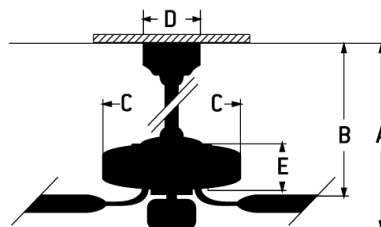

- Energy Saving DC Motor
- Dual Mount (Flat or angled ceiling)
- 6.5" Downrod (Included)
- Custom Blades Included
- Integrated LED Light Source (Dimmable), Optional
- Lens Cover Included, Optional
- IDC Remote and Wall Controls Included
- Suitable for Damp Locations

Specs

Blade Sweep Opt (in.)	70
Blades	8
Blade Pitch (deg)	13
Motor Size (MM)	165x25
Energy Guide Watts	22
Energy Guide CFM	5984
Energy Guide CFM_Watts	267
Energy Guide Est. Yearly Energy Cost	6
Carton Size (CU FT)	1.99
Bulb CCT	3000
Bulb Wattage	22
CRI	93.10
Lumens	1719

Dimensions

A:	15.64
B:	13.77
C:	7.56
D:	5.91
E:	5.47
F: w/o Light Kit - Downrod Length (in.)	5.47
	6.50

Craftmade • 650 S. Royal Lane • Coppel, TX 75019 • • • © 2020 All Rights Reserved