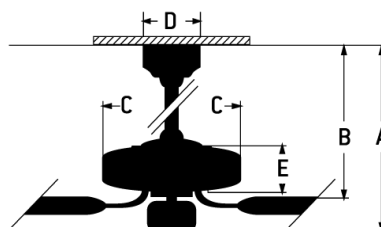

- Energy Saving DC Motor
- Dual Mount (Flat or angled ceiling)
- 6.5" Downrod (Included)
- Custom Blades Included
- Integrated LED Light Source (Dimmable), Optional
- Lens Cover Included, Optional
- IDC Remote and Wall Controls Included
- Suitable for Damp Locations

Specs

Blade Sweep Opt (in.)	100
Blades	8
Blade Pitch (deg)	13
Motor Size (MM)	168x30
Energy Guide CFM	6788
Carton Size (CU FT)	2.83
Bulb CCT	3000
Bulb Wattage	22
CRI	93.10
Lumens	1719

Dimensions

A:	15.76
B:	13.92
C:	7.56
D:	5.91
E:	5.47
F: w/o Light Kit - Downrod Length (in.)	5.47 6.50