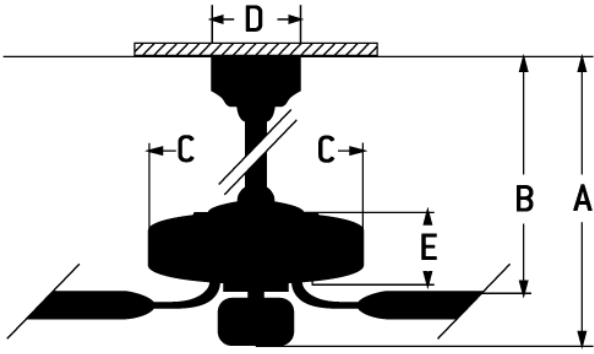

## Echelon - ECH54BNK3

54" Ceiling Fan with Blades and Light Kit

The three blade Echelon fan from Craftmade receives top grades for design and efficiency. This 54" fan boasts a powerful DC motor and an impressive integrated LED light source. The Echelon fan will elevate the status of your style.

### Specs

---

Blade Sweep Opt (in.)	54
Blades	3
Blade Pitch (deg)	15
Motor Size (MM)	188x10
Energy Guide Watts	24
Energy Guide CFM	4307
Energy Guide CFM_Watts	183
Energy Guide Est. Yearly Energy Cost	7
Carton Size (CU FT)	2.14
Bulb CCT	3000
Bulb Wattage	22
CRI	90
Light Kit Options	Integrated Light Kit
Lumens	631.40
Finish	Brushed Polished Nickel

### Dimensions

---

A:	14.98
B:	11.17
C:	8.19
D:	5.87
E:	8.90
F: w/o Light Kit - Downrod Length (in.)	8.90 6

Downloads

Echelon - ECH54BNK3

 [PDF Spec Sheet](#)