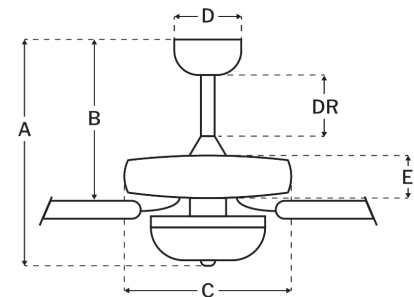

CRAFTMADE™

DCF52ESP5C1W

52" Decorator's Choice Fan With Light Kit (2 Light) Espresso

UPC#647881225926

Additional Finishes

DCF52BNK5C1W
DCF52FB5C1W

Measurements

Blade Sweep (in):	52
Downrod Length (in):	4
Height (in):	18.15
Canopy Width (in):	5.12
Product Weight (lbs):	15.74
Lead Wire (in):	80
Carton Length (in):	22.28
Carton Width (in):	13.54
Carton Height (in):	9.65
Carton Cube:	1.68
Carton Weight (lbs):	18.3

Motor

Motor Material:	Silicon Steel
Motor Technology:	AC
Motor Size (mm):	153x12
Mounting Options:	Flat, Angled, Semi Flush
Motor Type:	3-Speed Reversible
Indoor/Outdoor Rating:	Indoor

Blades

Number of Blades:	5
Blades Included:	Yes
Blade Finish:	Walnut/Espresso
Optional Blade Finishes:	No
Blade Material:	MDF
Blade Sweep:	52"
Blade Pitch:	12

Warranty

Limited Lifetime Warranty

Ceiling Drop Dimensions

A: Total Height w/ 4" Downrod	18.15"
B: Blade to Ceiling Height	9.4"
C: Housing Width	11.65"
D: Canopy Width	5.12"
E: Housing Height	3.91"
F: Overall Height	14.17"
G: Blade to Ceiling Height	7.87"