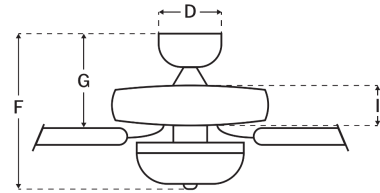

CRAFTMADE™

DCF52ESP5C1W

52" Decorator's Choice Fan With Light Kit (2 Light) Espresso

UPC#647881225926

Additional Finishes

DCF52BNK5C1W
DCF52FB5C1W

Measurements

Blade Sweep (in):	52
Downrod Length (in):	4
Height (in):	18.15
Canopy Width (in):	5.12
Product Weight (lbs):	15.74
Lead Wire (in):	80
Carton Length (in):	22.28
Carton Width (in):	13.54
Carton Height (in):	9.65
Carton Cube:	1.68
Carton Weight (lbs):	18.3

Motor

Motor Material:	Silicon Steel
Motor Technology:	AC
Motor Size (mm):	153x12
Mounting Options:	Flat, Angled, Semi Flush
Motor Type:	3-Speed Reversible
Indoor/Outdoor Rating:	Indoor

Blades

Number of Blades:	5
Blades Included:	Yes
Blade Finish:	Walnut/Espresso
Optional Blade Finishes:	No
Blade Material:	MDF
Blade Sweep:	52"
Blade Pitch:	12

Warranty

Limited Lifetime Warranty

Ceiling Drop Dimensions

A: Total Height w/ 4" Downrod	18.15"
B: Blade to Ceiling Height	9.4"
C: Housing Width	11.65"
D: Canopy Width	5.12"
E: Housing Height	3.91"
F: Overall Height	14.17"
G: Blade to Ceiling Height	7.87"