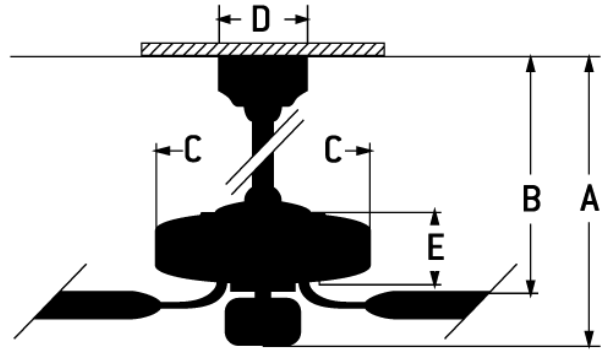

- Standard, 3-Speed Reversible Motor
- 6" Downrod (Included)
- 48" Blades in White/Whitewash (Included)

Specs

Blade Sweep Opt (in.)	48
Blades	4
Blade Pitch (deg)	11
Motor Size (MM)	153x12
Amps at High Speed	0.50
Watts (Hi Speed)	58.80
Energy Guide Watts	46
Energy Guide CFM	3466
Energy Guide CFM_Watts	75
Energy Guide Est. Yearly Energy Cost	13
High Speed (CFM)	4,919.000
Low Speed (CFM)	2,041.000
Carton Size (CU FT)	1.14
Blade Options	Fits Only
Bulb CCT	3000
Bulb Wattage	16
CRI	90
Light Kit Options	Bowl Light Kit Included
Lumens	1250

Dimensions

A:	19
B:	13

C:	7.09
D:	5.79
E:	11.09
H:	5.79
I:	11.09
H:	7.09
F: w/o Light Kit - Downrod Length (in.)	11.09 6

Downloads

Connery - CON48W4C1

[PDF Spec Sheet](#)