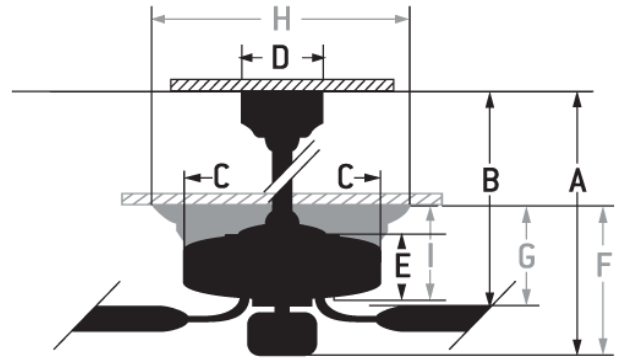

CRAFTMADE

Copeland - CN52W5

52" Ceiling Fan with Blades and Light Kit

Finish: White

The straight-line design and versatile Tri-mount system of the 52" Copeland ceiling fan makes it ready to fit any home. Installed as a semi-flushmount or on a downrod with either a standard or angled ceiling, the Copeland will complement almost any room.

- Standard, 3-Speed Reversible Motor
- 6" Downrod (Included)
- 52" Reversible Blades in White (Included)
- Bowl Light Kit (2-13W CFL Bulbs Included)
- Tri-Mount (Flat, Angled or Semi-flush)

Specs

Blade Sweep Opt (in.)	52
Blades	5
Blade Pitch (°)	12
Motor Size (MM)	153x15
Amps at High Speed	0.47
Watts (Hi Speed)	55.50
Energy Guide Watts	36
Energy Guide CFM	5179
Energy Guide CFM_Watts	93
High Speed (CFM)	5179
Low Speed (CFM)	2052
Shipping Weight (lbs.)	20.72
Carton Size (CU FT)	1.77
Bulb Wattage	13
Compatible Control Types	UCI-2000-2 Remote & Wall Controls
Light Kit Options	Bowl Light Kit Included

Dimensions

A:	17.95
B:	12.76

C:	11.81
D:	5.10
E:	7.15
H:	5.10
I:	7.15
G:	7.20
F: w/ Light Kit -	16.20
F: w/o Light Kit -	7.15
A: w/o Light Kit -	15.60
Downrod Length (in.)	6

Downloads

Copeland - CN52W5

 [PDF Tear Sheet](#)