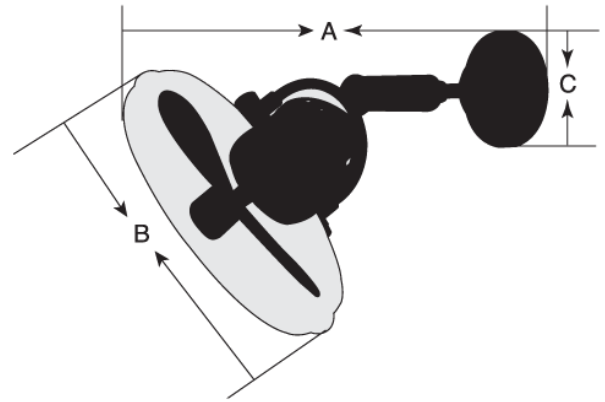

C:

11.50

Downloads

Bellows IV - BW414AG3

[PDF Tear Sheet](#)

[Installation Guide](#)

Craftmade • P.O. Box 1037 • Coppel, TX 75019 • [Privacy Policy](#) • [Site Map](#) • © 2018 All Rights Reserved