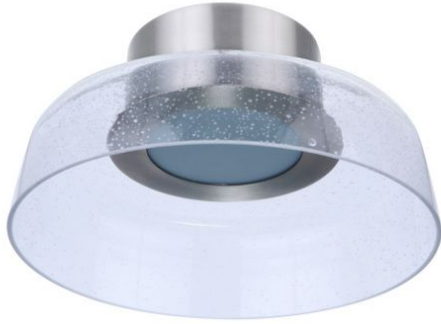

CRAFTMADE™

NEW

Centric - 55181

Centric Flushmount

Color

Brilliant LED light illuminates the clear seeded glass shades of these contemporary dimmable pendants and semi flushmounts within the Centric Collection by Craftmade. Featuring adjustable height cords, multiple sizes and finishes, The Centric collection offers the flexibility to hang a single pendant or multiple pendants clustered together to create a customized look uniquely your own.

Specs

Mounting Location	Damp
Lumens	720
CRI	90
Bulb Base	LED Disk
Bulb CCT	3000
Bulb Size	LED
Bulb Type	LED
Bulb Wattage	13
Carton Size (CU FT)	0.87
Glass or Shade Color	Clear Seeded

Dimensions

Width (in.)	12.50
Height (in.)	6
Canopy Width (in.)	6.89
Canopy Height (in.)	2.95
Canopy Length (in.)	6.89