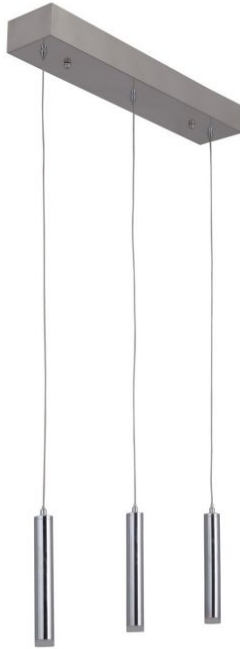

CRAFTMADE

Lexi - 47593-CH-LED

3 Light LED Pendant

If you're looking for a stand-out piece that will add drama to your décor, our Lexi fixture is ideal from top to bottom. A leading choice for high ceilings and grand entrances, the Lexi cascade design is dripping with style and sophistication.

- 2-watt LED light source (included)
- Cascade design
- Fixture finish is chrome

Specs

Bulb Wattage	2
Mounting Location	Indoor
Lumens	270
CRI	90
Bulbs Included	1
Bulb Base	LED
Bulbs	3
Bulb CCT	3000
Bulb Size	LED
Bulb Type	LED
Bulb Wattage	2
Carton Size (CU FT)	0.39
Finish	Chrome

Dimensions

Length (in.)	18.13
Width (in.)	4.75
Height (in.)	6.50
Leadwire Length (in.)	96

Downloads

Lexi - 47593-CH-LED

[PDF Tear Sheet](#)

[Installation Guide](#)

Craftmade • P.O. Box 1037 • Coppel, TX 75019 • [Privacy Policy](#) • [Site Map](#) • © 2018 All Rights Reserved