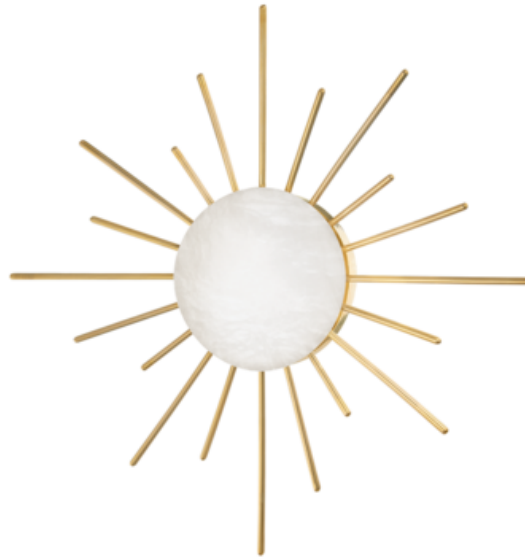

Havana

Product ID **337-01-VB**

CORBETT

DIMENSIONAL INFORMATION

Height	21.50"
ADA Compliant	Yes
Hanging Type	-
Canopy/Backplate	7.00" D
Diameter	21.50"
Shade 1 Top W/Dia	7.00"
Extension	2.75"
Weight	6.00lb.

SHADE INFORMATION

Shade Top	7.00"
Shade Material	Spanish Alabaster
Shade Color	Natural

SHIPPING INFORMATION

Carton 1	24.00" x 24.00" x 6.00"
Carton 1 Weight	9.00lb.
Shipping Method	UPS

LAMPING INFORMATION