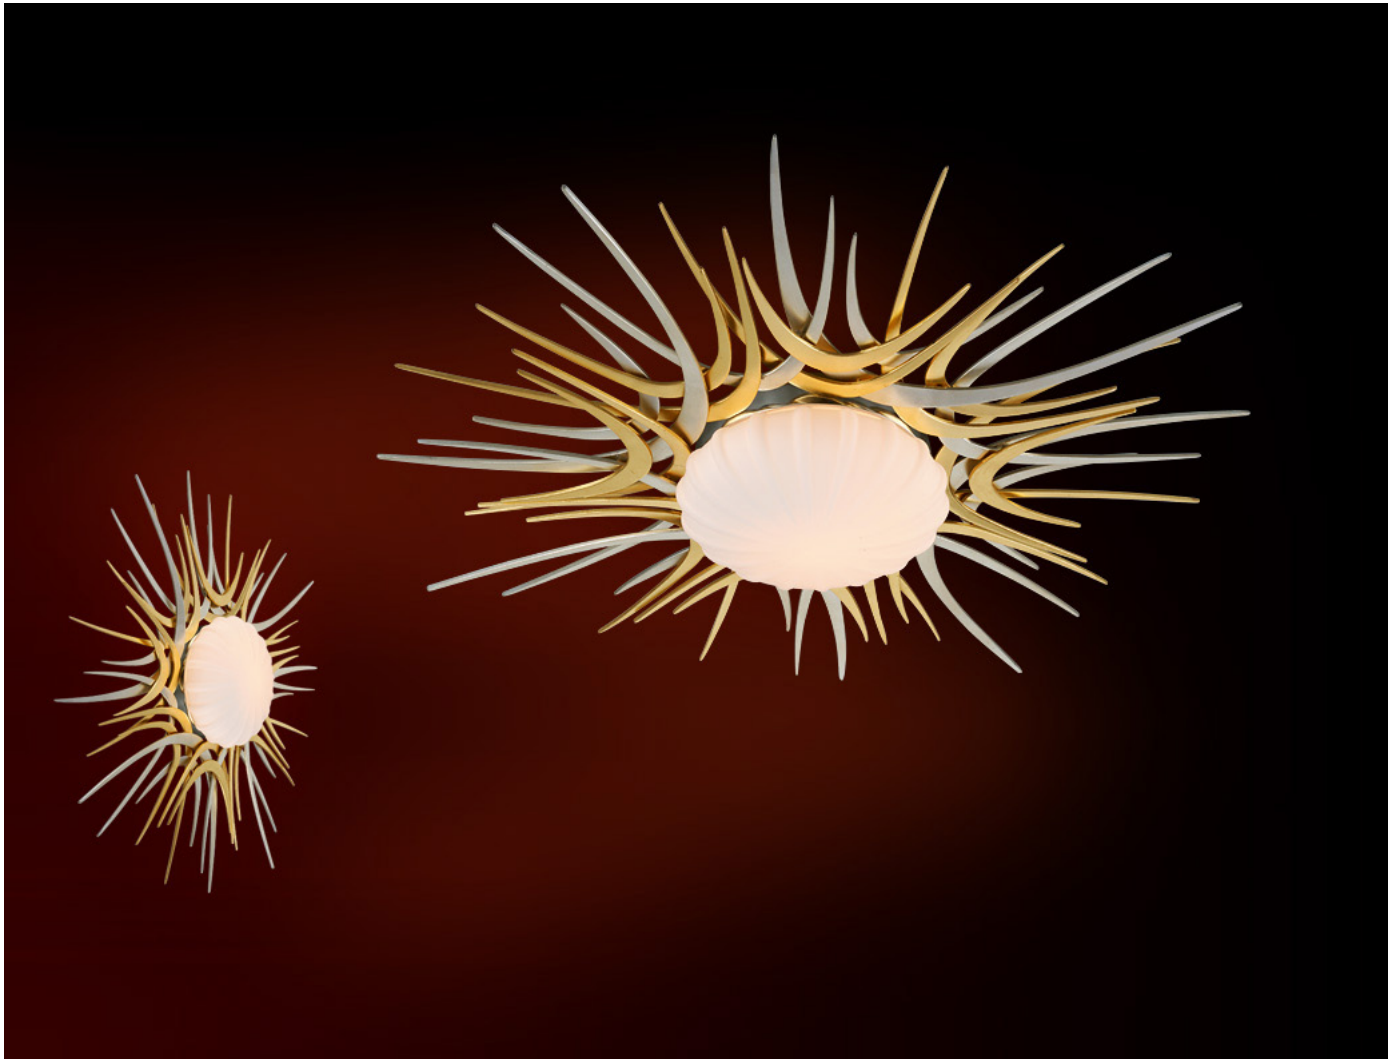

HELIOS

224-32

One Light LED Flush

Silver and Gold Leaf

Stain Opal Glass

Hand Crafted Iron and Aluminum

38"W 6"H

Canopy: 9.5"W 2.5"H

1-24W LED included

1680 lm 2700°K ±50°K 90 CRI

120V Incandescent dimming

CORBETT