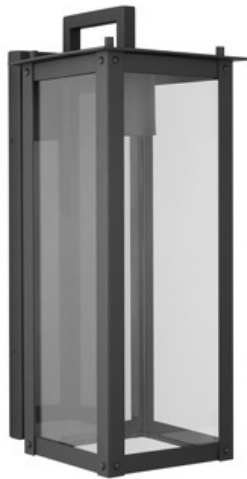

934612BK-GL

HUNT 1 LIGHT OUTDOOR WALL LANTERN Black

UPC: 841740142014

Available Finishes: Black (BK), Oiled Bronze (OZ)

DIMENSIONS

Dimensions: 8"W x 20.75"H x 10"E
Product Weight: 9 lbs.
Backplate: 5.5"W x 19"H x 1"E
Junction: Ctr/Top: 11.25"; Ctr/Btm: 9.5"

LAMPING INFORMATION

Lamping: 1 - 7 Watt GU10 Twist Lock
No. of Sockets: 1
Max Wattage Per Bulb: 7W
Socket Base: GU10 Twist Lock
Dimmable: Yes
Bulbs Included: No
Recommended Bulb(s): GU10
UL Rating: Wet

SHIPPING INFORMATION

Carton Dimensions: 11.5"W x 25.75"H x 13"L
Carton Weight: 11.5 lbs.
Shipping Method: Standard Ground

GLASS DESCRIPTION

Clear Glass

Designed in Atlanta. Manufactured in China.

JOB/LOCATION: _____