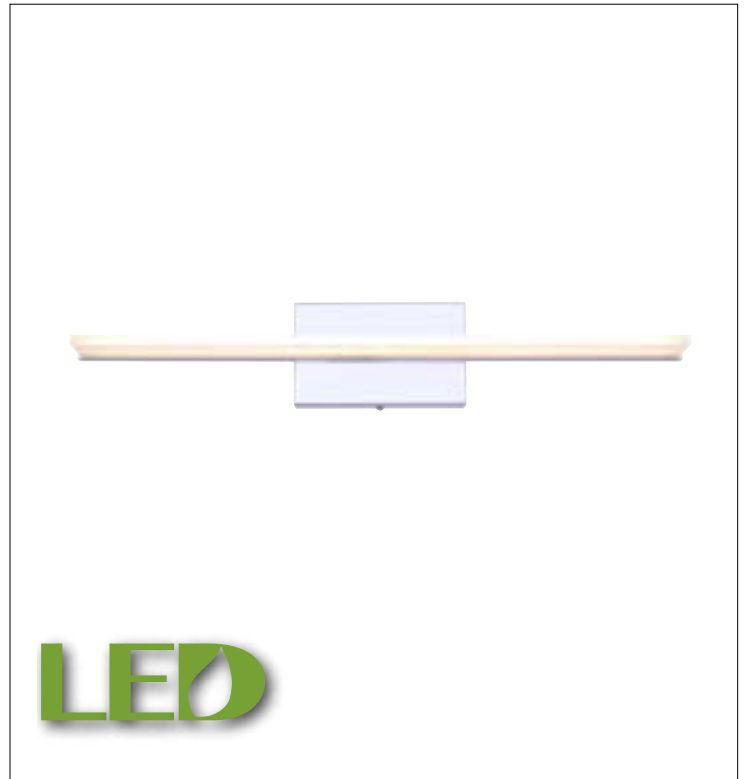

# INDIO LED Vanity Light

part # LVL185A24CH

**General**

Size of fixture: 24 1/8" W x 4 3/8" H x 3 1/2" D  
 Finish: chrome  
 Lens: frosted acrylic lens  
 Lens size: 24 1/8" W x 2 3/8" H  
 Canopy size: 7" W x 4 3/8" H  
 Lamping: 1000 lumens thru the lens, 21W, 80 CRI,  
 3000K, 36,000 life hours, dimmable  
 (Compatible Dimmers: Leviton # 742-6672-HLW,  
 722-6674-PDW, Lutron # SCL-153PH-WH)  
 Mounting: wall

**Packaging**

Colour box: 26.77" x 4.72" x 5.51" (680 x 120 x 140mm)  
 Colour box weight: 3.09 lbs (1.4 kgs)  
 Master box: N/A

**Warranty & Safety Standards**

Warranty 5 year  
 cETLus  
 Rated for damp locations