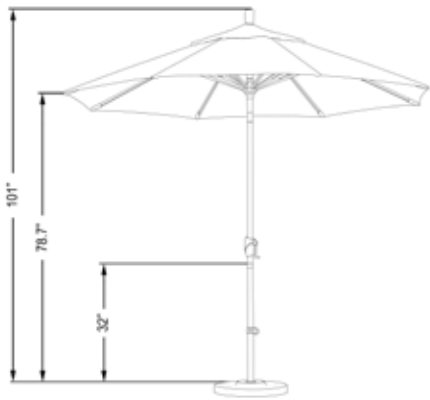

GSPT 908

Size: 908 (9' x 8 Ribs)

Pole Diameter: 1.5"

Pole: 117 Bronze
 Cover: 5608 Seville Seaside
 Base: CFMT160 Bronze

PUSH BUTTON TILT

Crank Lift • Push Button Tilt • Aluminum Ribs • Aluminum center pole
 Resin Hub and Housing • 32" Bottom Pole • Top seller

FABRIC OPTIONS:

OLEFIN

OPTIONAL ACCESSORIES:

BASES
 CFMT160
 CFMT172
 CRLY903

PROTECTIVE COVER
 UC100

BAR HEIGHT BOTTOM POLE
 BP-45 (Select Frame Finishes)

ALUMINUM