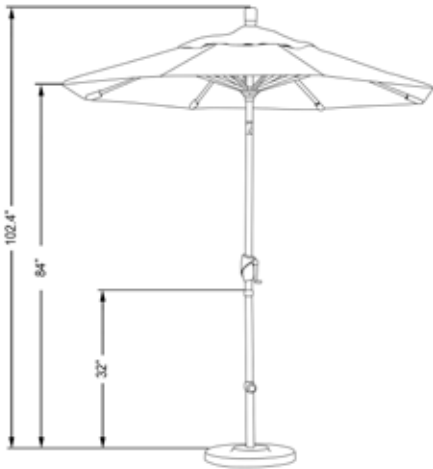

Pole: 302 Matted Black
 Cover: 8050 Dupione Paradise
 Base: CFMT160 Bronze

GSPT 758

Size: 758 (7.5' x 8 Ribs)
 Pole Diameter: 1.5"

PUSH BUTTON TILT

Crank Lift • Push Button Tilt • Aluminum Ribs • Aluminum center pole
 Resin Hub and Housing • 32" Bottom Pole

FABRIC OPTIONS:

OPTIONAL ACCESSORIES:

BASES
 CFMT160
 CFMT172
 CRLY903

PROTECTIVE COVER
 UC100

BAR HEIGHT BOTTOM POLE
 BP-45 (Select Frame Finishes)

302 MATTED BLACK

117 BRONZE