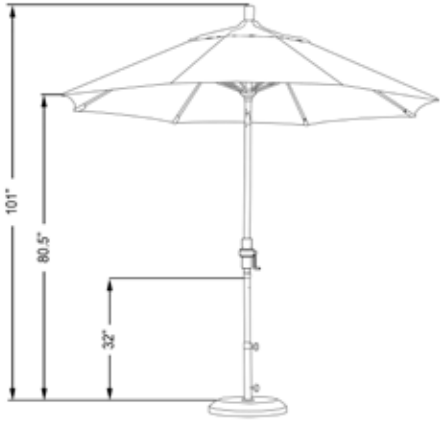

Pole: 117 Bronze
 Cover: 5440 Terracotta
 Base: CFMT172 Bronze

GSCUF 908

Size: 908 (9' x 8 Ribs)
 Pole Diameter: 1.5"

COLLAR TILT

Crank Lift • Collar Tilt • FIBERGLASS RIBS • Aluminum center pole
 Resin Hub and Housing • 32" Bottom Pole • Top seller

FABRIC OPTIONS:

OLEFIN

OPTIONAL ACCESSORIES:

BASES
 CFMT160
 CFMT172
 CRLY903

PROTECTIVE COVER
 UC100

BAR HEIGHT BOTTOM POLE
 BP-45 (Select Frame Finishes)

FIBERGLASS