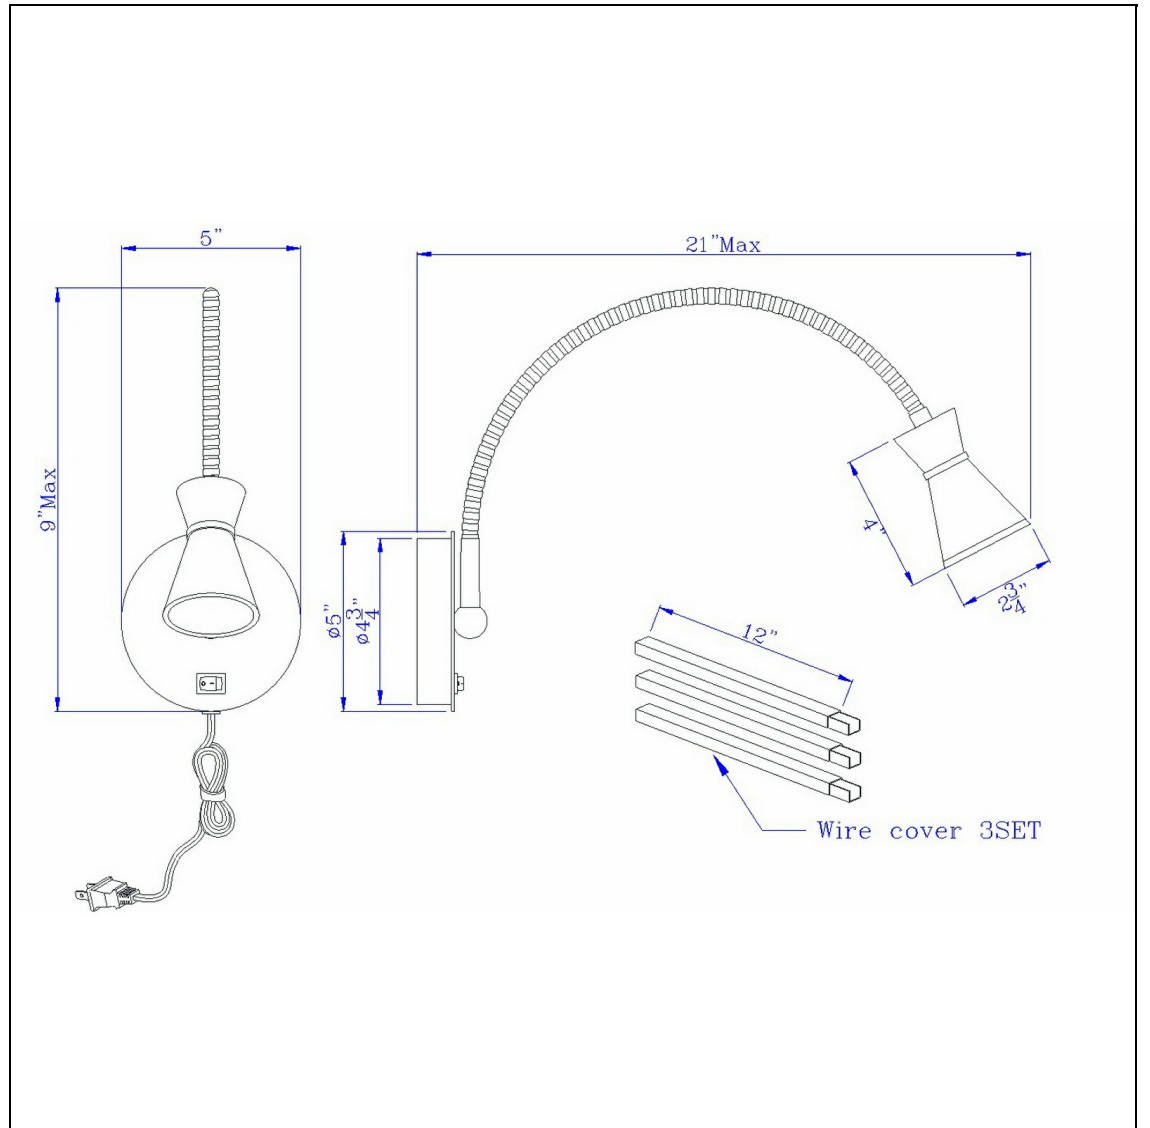

Product No. **WL-2928-DB**

Description

Acerra integrated LED gooseneck wall lamp with on off rocker switch. 5W, 380 lumen, 3000K. 3 x 1ft wire cover are included)  
Constructed with durable material  
Intergrated LED  
Metal shade  
Gooseneck arm for flexible angles  
Three year warranty  
4 ft wire cover included  
On off rocker switch on the plate  
Illuminate your space with this versatile wall mount gooseneck reading light. It features an adjusta

Technical Specifications

<b>UPC</b>	020193067284
<b>Wattage</b>	LED5W
<b>CRI</b>	80
<b>Lumen</b>	380
<b>Switch Type</b>	Integrated LED
<b>Bulb Base</b>	Integrated LED
<b>Color</b>	Dark Bronze

<b>Shade Bottom1</b>	2.75
<b>Carton 1 Dimensions</b>	15.00 x 4.80 x 10.80
<b>Carton 2 Dimensions</b>	0.00 x 0.00 x 10.80
<b>Package Dimensions</b>	L: 10.80 W: 4.80 H: 15.00