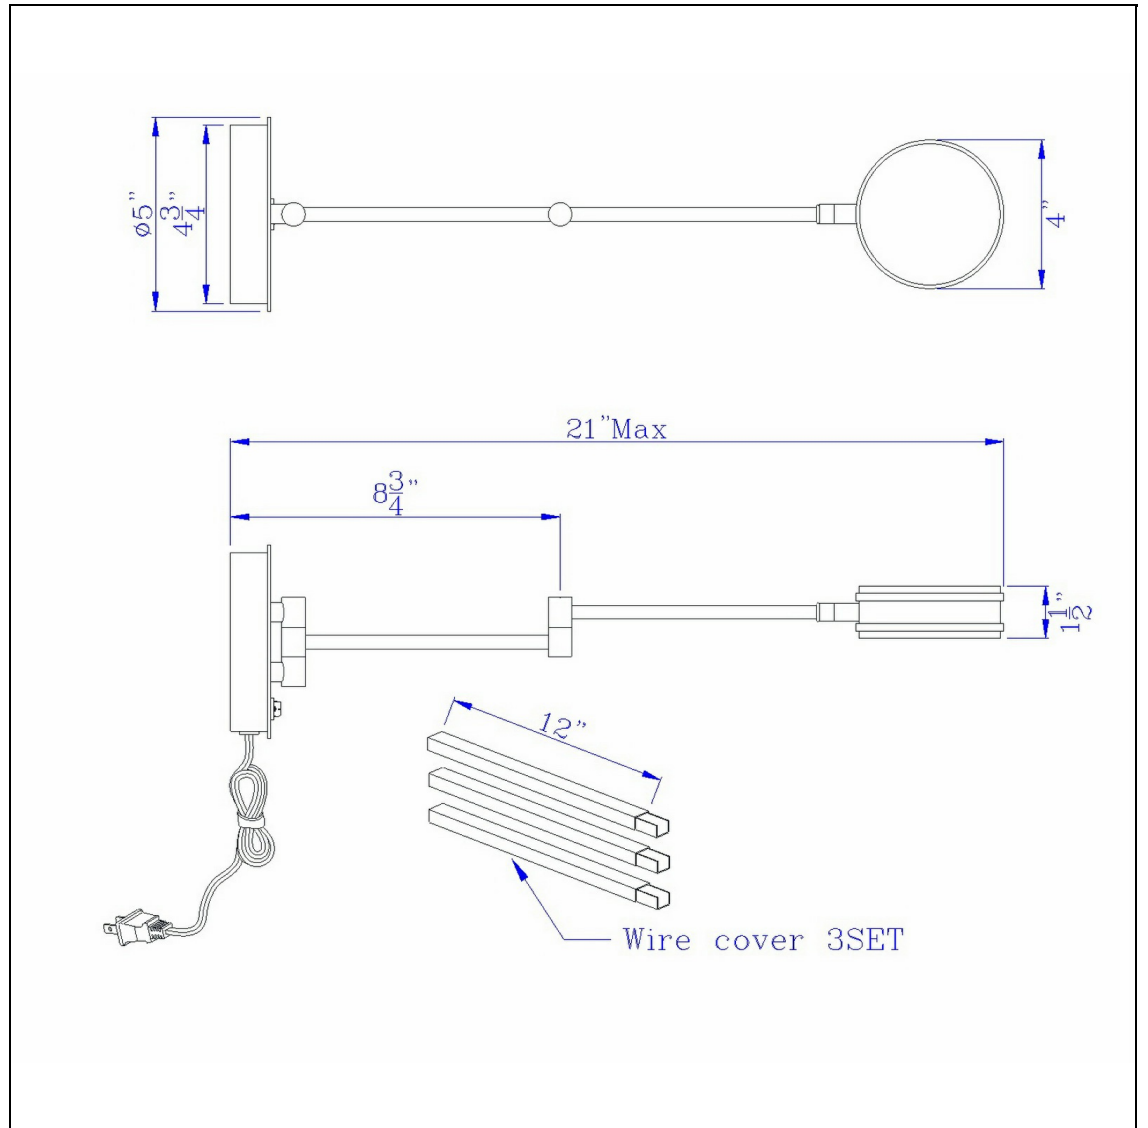

Product No. **WL-2927-CH**

Description

Villach integrated LED swing arm wall lamp with on off rocker switch and adjustable head. 5W, 380 lumen, 3000K. 3 x 1ft wire cover are included)
 Constructed with durable material
 Intergrated LED
 Metal shade
 double arm swing arm
 Three year warranty
 3 ft wire cover included
 On off rocker switch on the plate
 Update your d?cor with this sleek and modern high gloss chrome swing arm wall lamp. It features an e

Technical Specifications

UPC	020193067284
Wattage	LED5W
CRI	80
Lumen	380
Switch Type	Integrated LED
Bulb Base	Integrated LED
Color	Chrome

Shade Top1	4.00
Shade Bottom1	4.00
Shade Side	1.50
Carton 1 Dimensions	14.50 x 7.00 x 7.30
Carton 2 Dimensions	0.00 x 0.00 x 7.30
Package Dimensions	L: 7.30 W: 7.00 H: 14.50