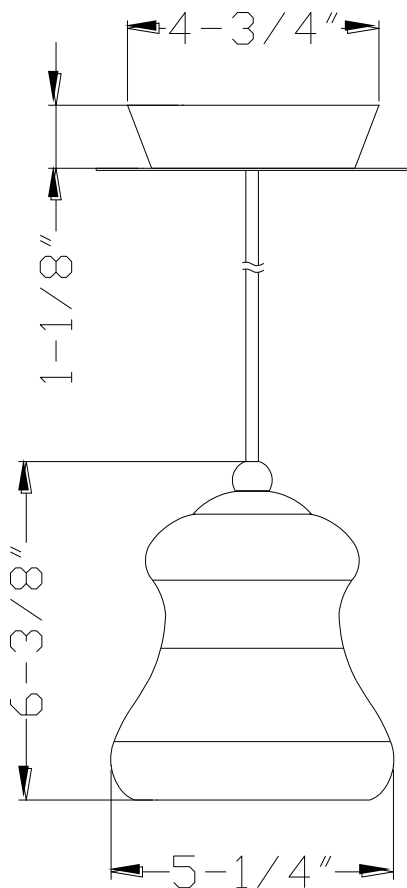

Project: _____

Catalog No.: _____

Lamp/Wattage: _____

Model No. : UP-982A

Material : Mouth blown glass

Cord : 6' is the basic length, 10' & 18' length are available by special order

Bulb : Incandescent bulb

Socket : Medium base

Voltage : 120V

Wattage : 60W Max.

Cord Finish : BS (brushed steel)

Canopy : Dia. 4 3/4", H 1 1/8"

Certificate :