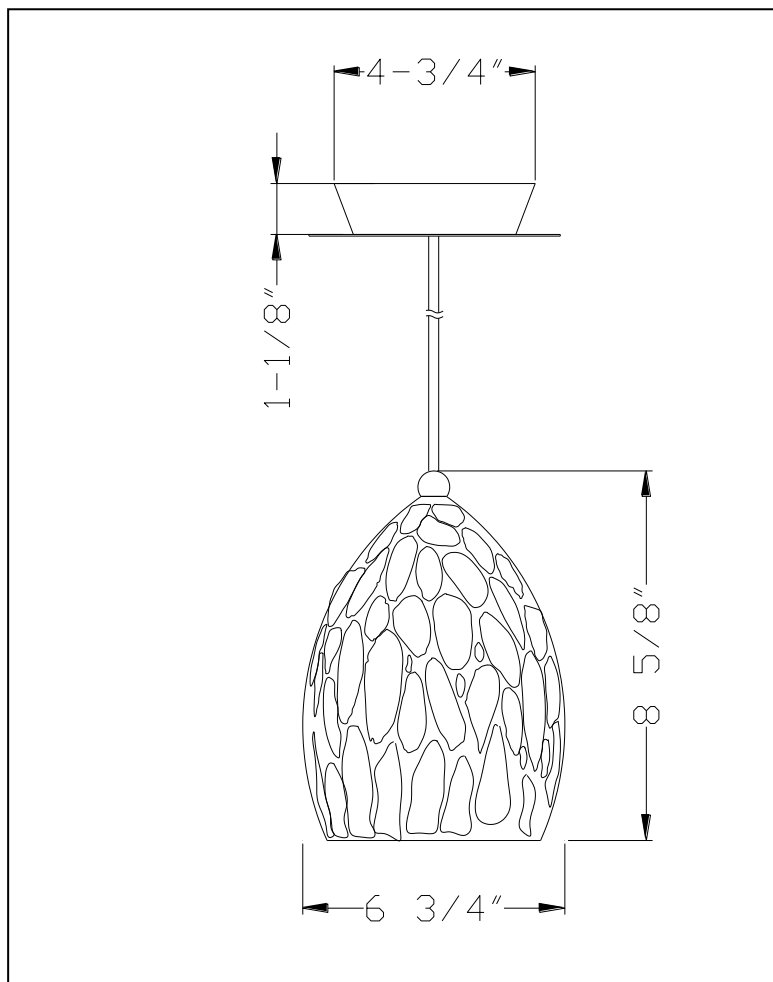

Project: _____

Catalog No.: _____

Lamp/Wattage: _____

Model No. : UP-1100

Material : Cobble natural gemstone

Cord : 6' is the basic length, 10' & 18' length are available by special order

Bulb : Incandescent bulb

Socket : Medium base

Voltage : 120V

Wattage : 60W Max.

Cord Finish : DB (dark bronze)

Canopy : Dia. 4 3/4", H: 1 1/4"

Certificate : 