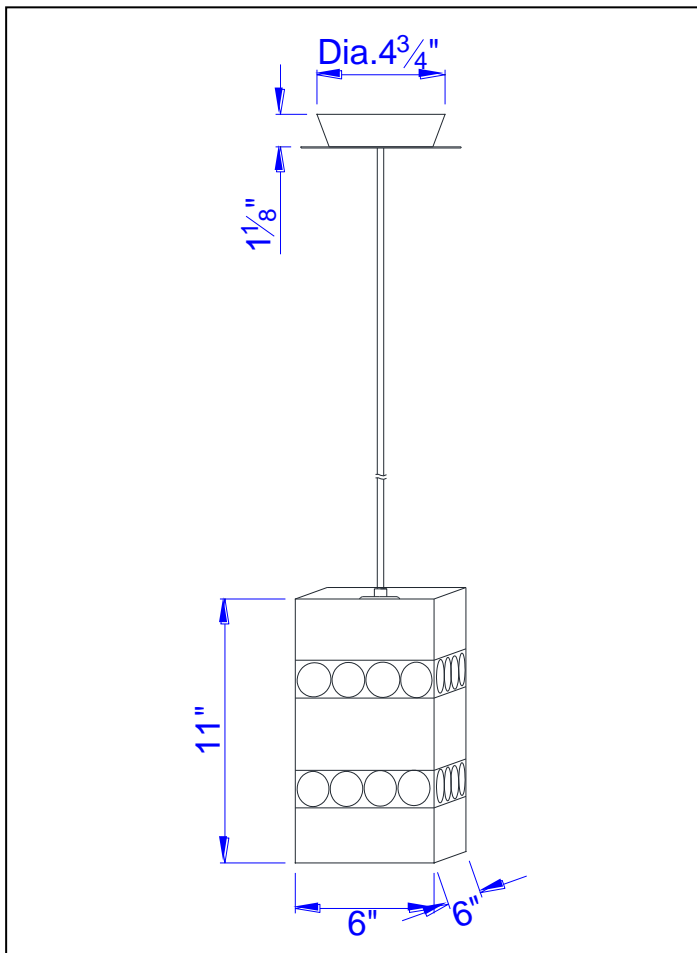

Project: _____

Catalog No.: _____

Lamp/Wattage: _____

Model No. : UP-1090

Material : Tiffany

Cord : 6' is the basic length, 10' & 18' length are available by special order

Bulb : Incandescent bulb

Socket : Medium base

Voltage : 120V

Wattage : 60W Max.

Cord Finish : Black

Canopy : Dia 4 3/4", H 1 1/8"

Certificate : 