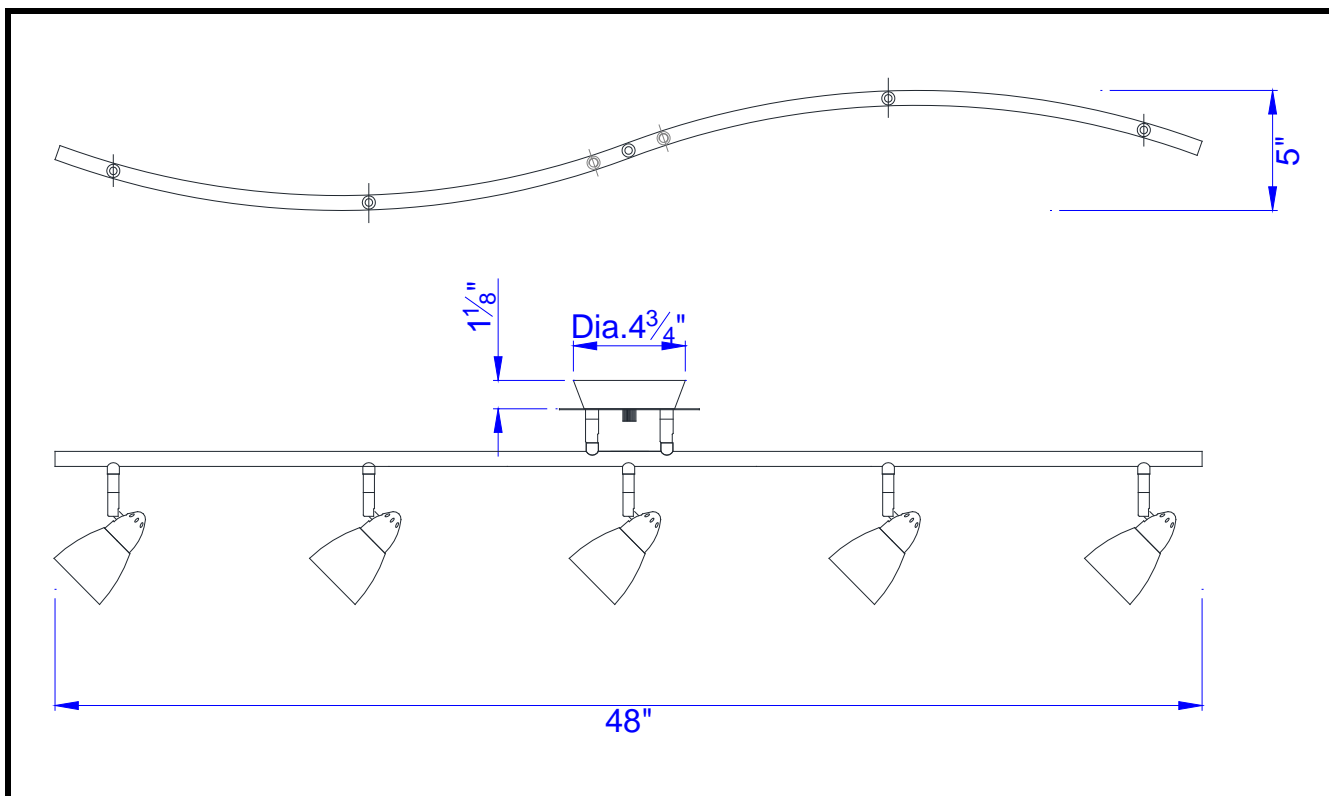

Project: _____

Catalog No.: _____

Lamp/Wattage: _____

Model No. : SL-735

Rotation : 180 degree

Capability : +90 degree from horizontal

Finish : RU (Rust)

Width: 120"

Voltage : 120V

Wattage : 40W (8Wx5)

Shade: Glass

Dimming: Dimmable

CT" 3300K (+/-100K)

Lumen : 650

CRI : 90

FWHM : 24 degree