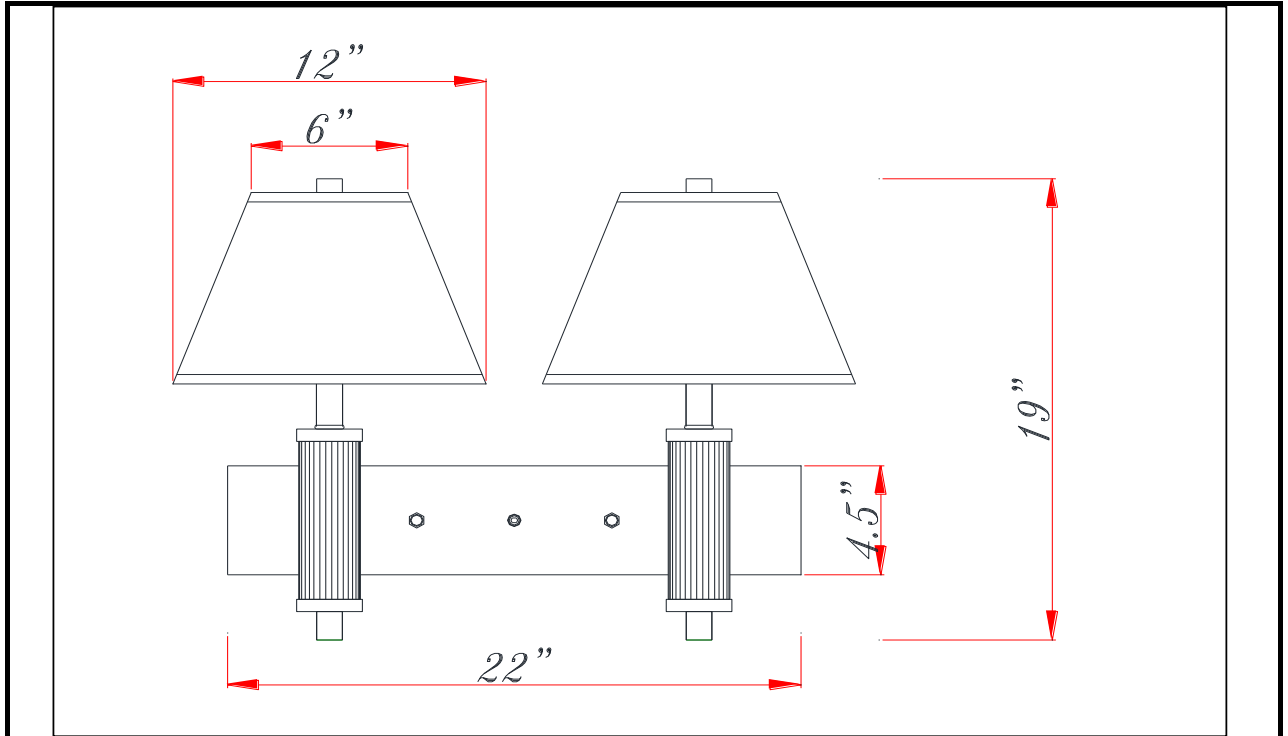

Project: _____

Catalog No.: _____

Lamp/Wattage: _____

Drawing:

- Model No:** LA-8003W2L-1CH
Description: 60WX2 Metal wall lamp with 3-way push button switch
Material: METAL
Finish : Chrome
Height: 19"
Base Width: 22"x4.5"
Harp Size: 7"
Wattage : 60Wx2
Socket : Medium Base (E26)
Switch: 3-way push button switch
Bulb: Incandescent, CFL
Power Outlet: None
Ethernet Jack: None
Cord: SPT2
Cord Length: None
Cord Color: Black
Shade No: SH-1333
Material: Fabric
Shade size: 6"X12"X8.5"