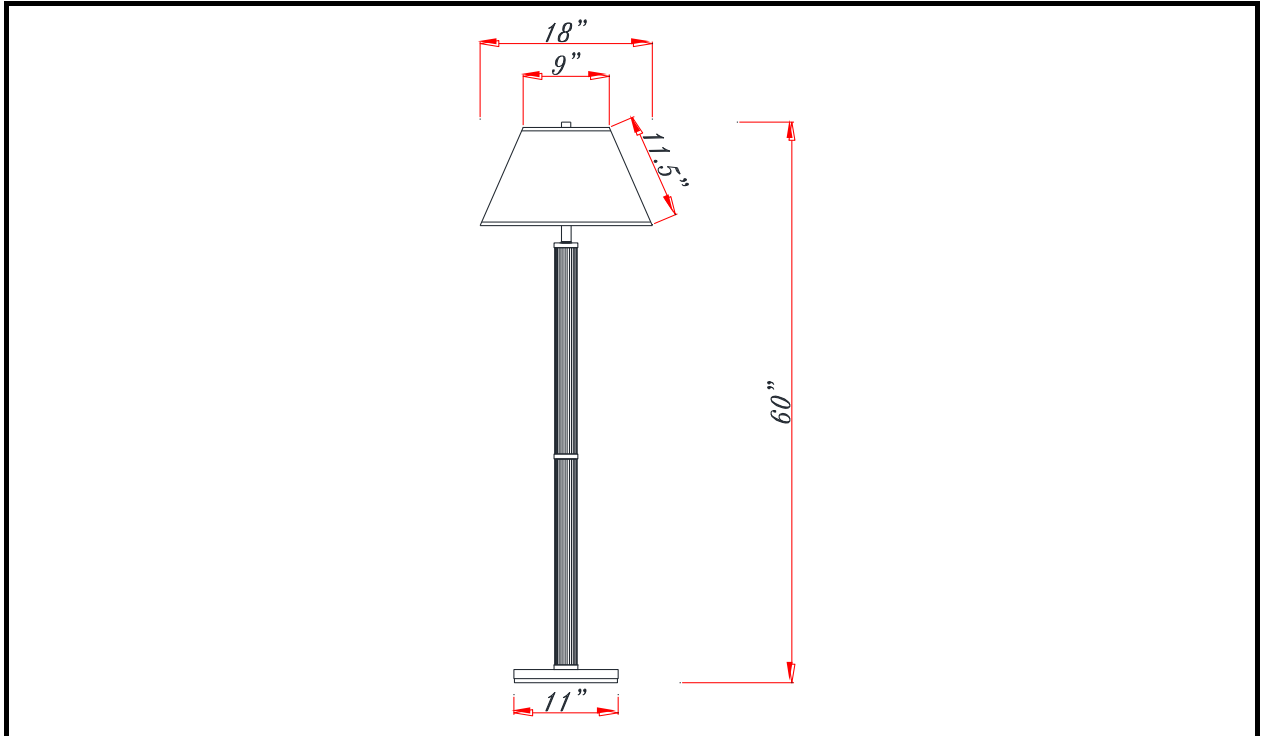

Drawing:

Model No: LA-8003FL-1CH
Description: 100W Metal floor lamp with push thru socket switch
Material: METAL
Finish : Chrome
Height: 60"
Base Width: Dia.11"
Harp Size: 9.5"
Wattage : 100W
Socket : Medium Base (E26)
Switch: Push thru socket switch
Bulb: Incandescent, CFL
Power Outlet: None
Cord: SPT2
Cord Length: 6'
Cord Color: Silver
Shade No: SH-1332
Material: Fabric
Shade size: 9"x18"X11.5"