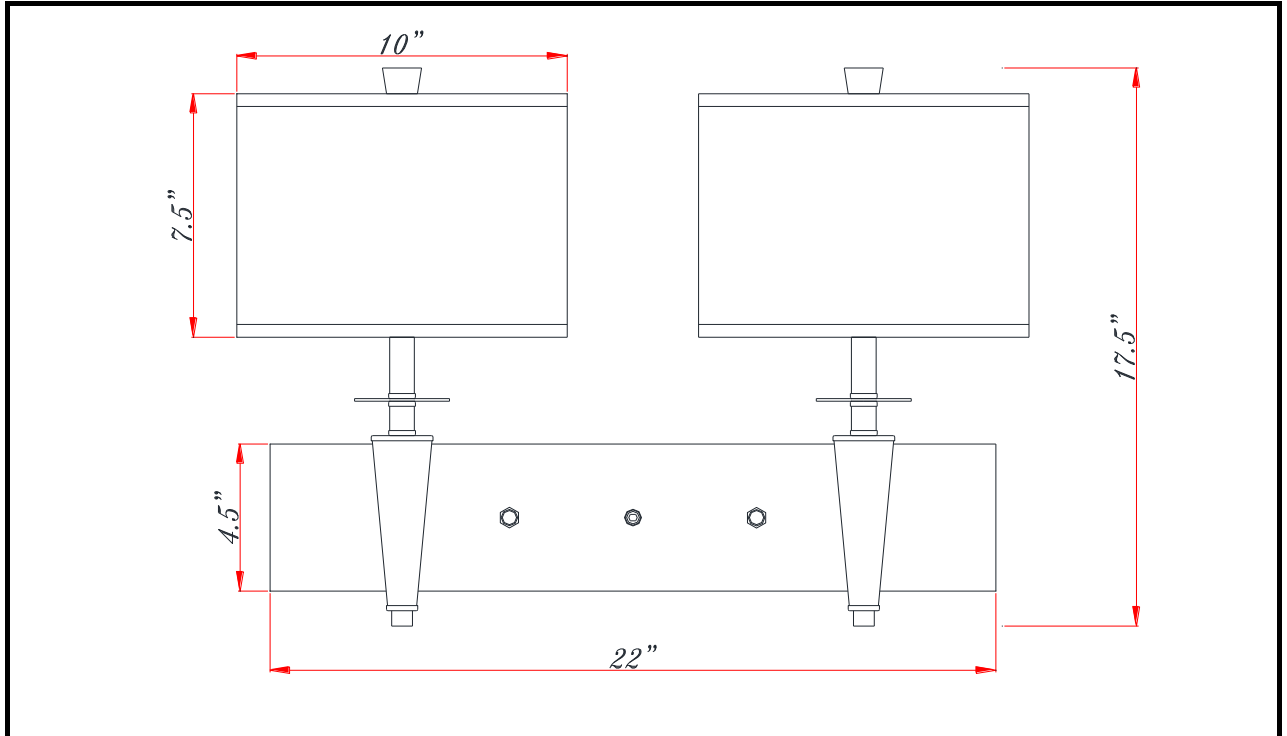

Drawing:

Model No: LA-8002W2L-1BS
Description: 60WX2 Metal wall lamp with 3-way push button switch
Material: METAL
Finish : Brushed Steel/Black
Height: 17.5"
Base Width: 22"x4.5"
Harp Size: 7"
Wattage : 60Wx2
Socket : Medium Base (E26)
Switch: 3-way push button switch
Bulb: Incandescent, CFL
Power Outlet: None
Cord: SPT2
Cord Length: None
Cord Color: Black
Shade No: SH-1229
Material: Fabric
Shade size: 10"x10"x7.5"