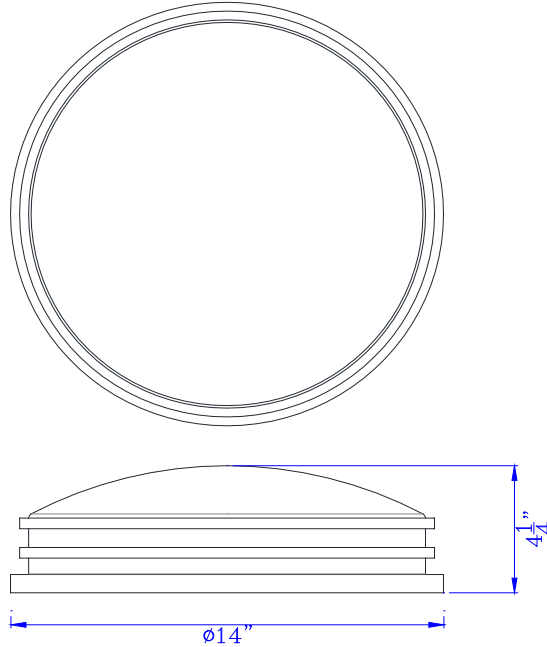

Project: _____

Catalog No.: _____

Lamp/Wattage: _____

Model No. : LA-708

Description: Integrated LED 26W, 1800 lumen, 80 CRI, dimmable ceiling flush mount with acrylic diffuser

Material: Acrylic/Metal

Finish : Painted Steel

Length: Dia.14"

Width: Dia.14"

Reach: 4 1/4"

Voltage : 120V

Wattage : 26W

Dimming: Dimmable

CT: 3000K

Lumen : 1800 lumen