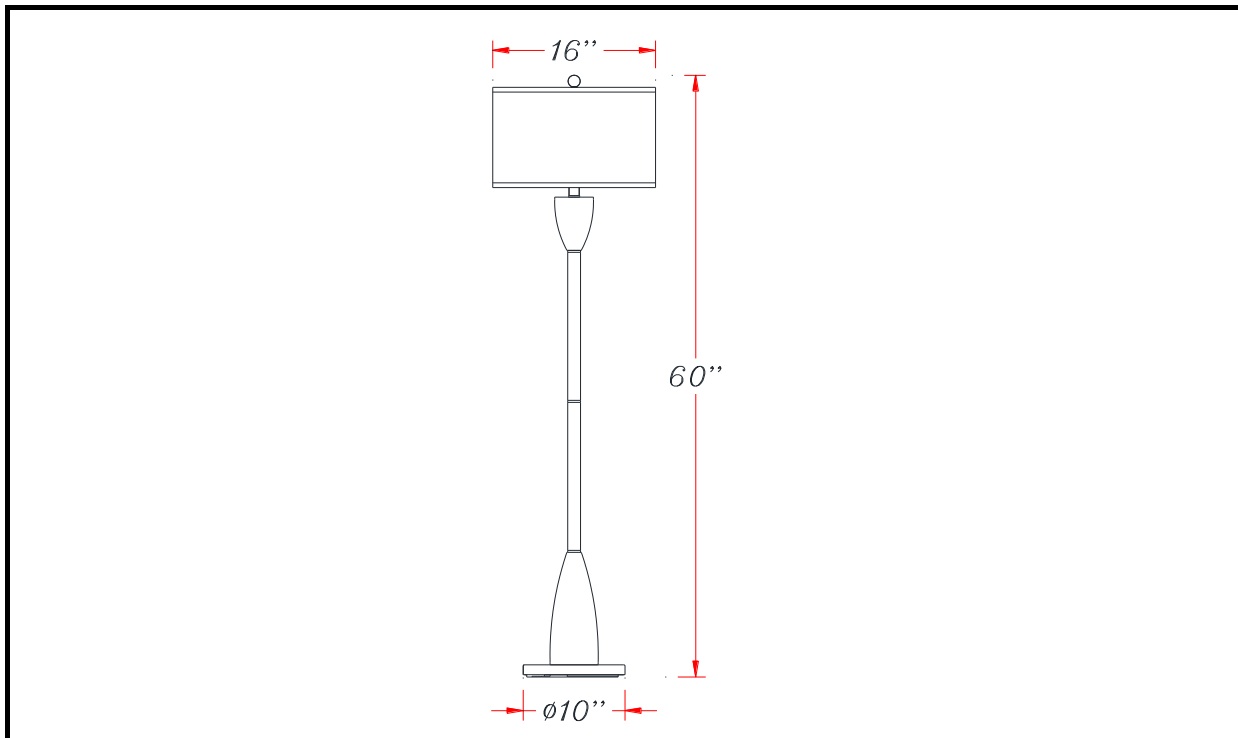

Project: _____

Catalog No.: _____

Lamp/Wattage: _____

Drawing:

- Model No:** LA-60006FL-2
Description: 100W Metal floor lamp with on/off push-thru socket switch
Material: METAL
Finish : Brushed Steel/Faux Wood
Height: 60"
Base Width: 10"
Harp Size: 8"
Wattage : 100W
Socket : Medium Base (E26)
Switch: On/off push-thru socket switch
Bulb: Incandescent, CFL
Power Outlet: None
Ethernet Jack: None
Cord: SPT-2
Cord Length: 6'
Cord Color: Silver
Shade No: SH-7116
Material: Fabric
Shade size: 16"x 16"x 10"
Certificate :