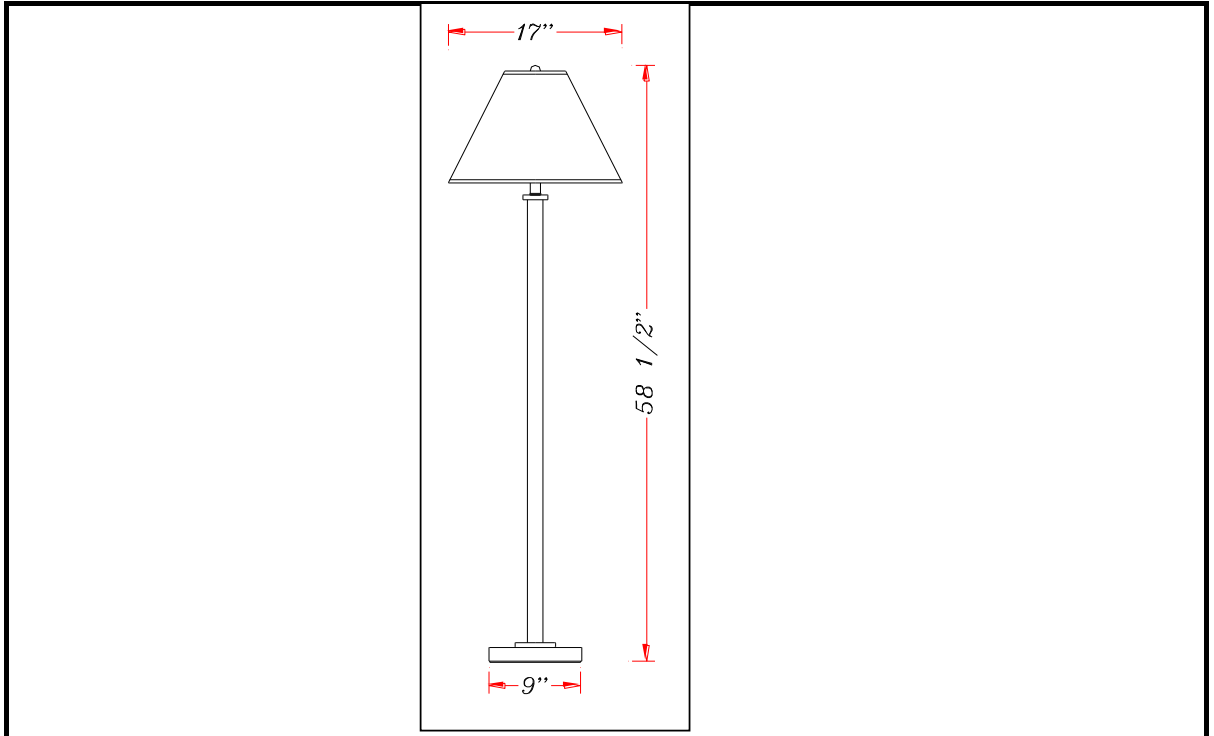

Project: _____

Catalog No.: _____

Lamp/Wattage: _____

Drawing:

- Model No:** LA-60003FL-1
- Description:** 100W Rio metal floor lamp with on/off push-thru socket switch
- Material:** METAL
- Finish :** Brushed Steel
- Height:** 58 1/2"
- Base Width:** 9"+9"
- Harp Size:** 8 1/2"
- Wattage :** 100W
- Socket :** Medium Base (E26)
- Switch:** Push-thru socket switch
- Bulb:** Incandescent, CFL
- Power Outlet:** N/A
- Ethernet Jack:** None
- Cord:** SPT-2
- Cord Length:** 6'
- Cord Color:** Silver
- Shade No:** SH-1136
- Material:** Fabric
- Shade size:** (6" x 6') x (17"x17") x 12 1/4"