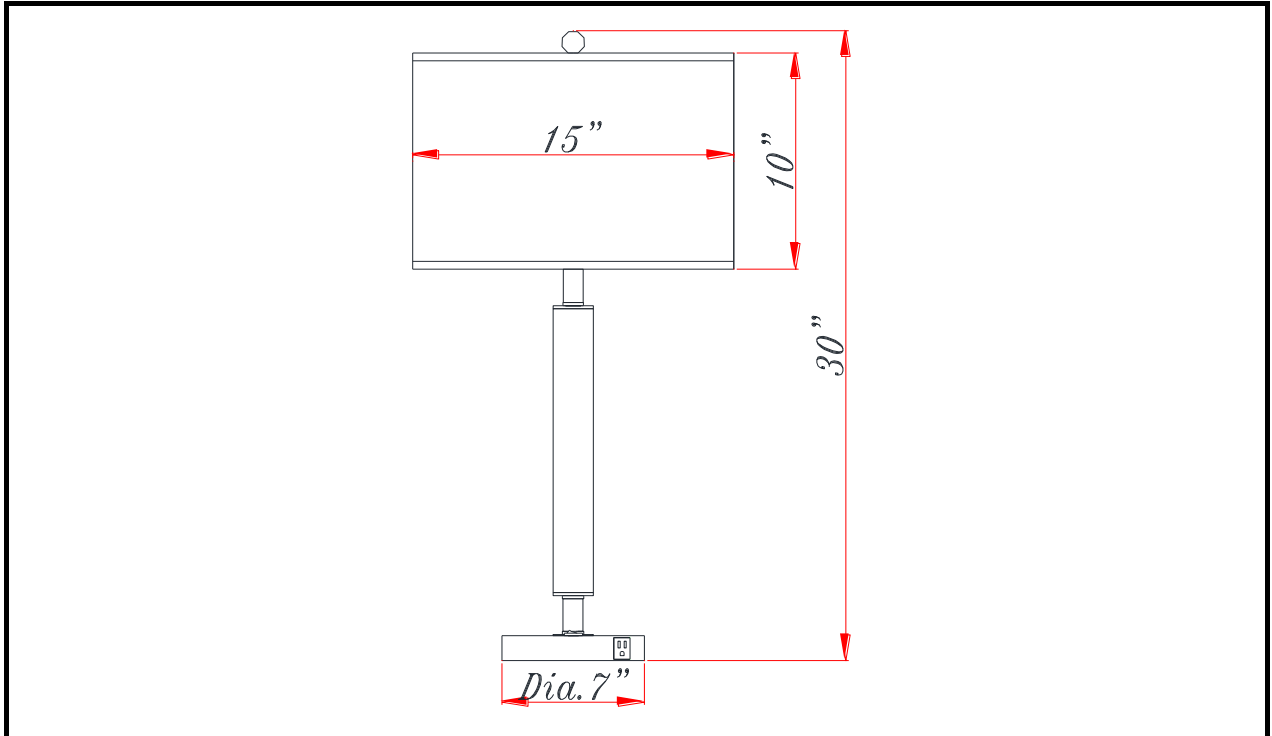

Drawing:

Model No: LA-2004NS-1R
Description: 100W Neoteric metal table lamp with rocker base switch
Material: METAL
Finish : Chrome
Height: 30"
Base Width: Dia 7"
Harp Size: 8 1/2"
Wattage : 100W
Socket : Medium Base (E26)
Switch: Rocker base switch
Bulb: Incandescent, CFL
Power Outlet: 1
Ethernet Jack: None
Cord: 18# SVT
Cord Length: 6'
Cord Color: Black
Shade No: N/A
Material: Fabric
Shade size: (15"+11")X(15"+11")X10"