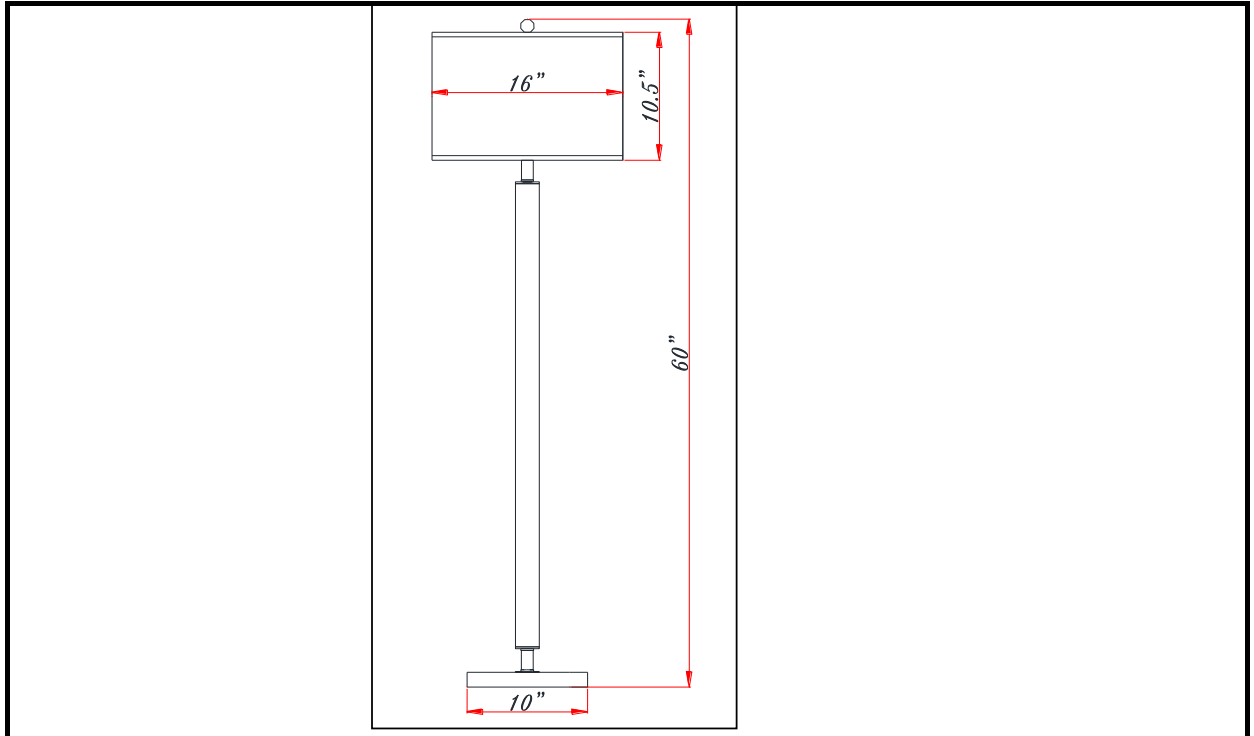

Drawing:

- Model No:** LA-2004FL-1BS
- Description:** 100W Neoteric metal table lamp with on/off push thru socket switch
- Material:** METAL
- Finish :** Brushed Steel
- Height:** 60"
- Base Width:** Dia 10"
- Harp Size:** 9"
- Wattage :** 100W
- Socket :** Medium Base (E26)
- Switch:** On/off push thru socket switch
- Bulb:** Incandescent, CFL
- Power Outlet:** None
- Ethernet Jack:** None
- Cord:** SPT-2
- Cord Length:** 6'
- Cord Color:** Silver
- Shade No:** SH-1205
- Material:** Fabric
- Shade size:** 16"X16"X10.5"