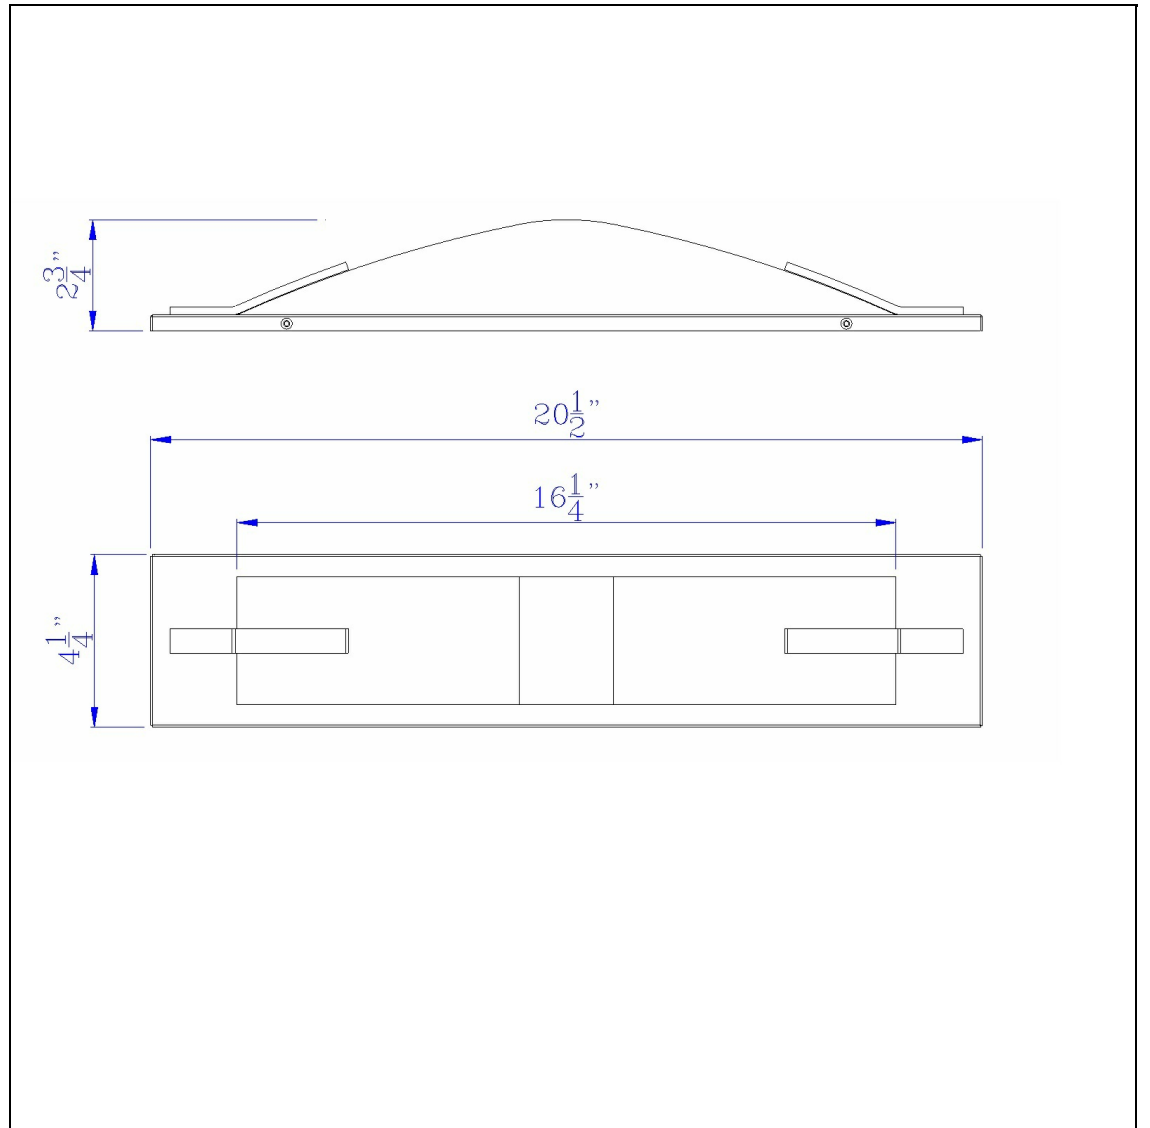

Product No. **LA-8602S**

Description

13W AC LED vanity light, L: 20"
 Durable Metal Base
 Dimmable with DVCL-153P Dimmer
 (Lutron)
 1040 Lumen Output
 3000K Temperature
 Ships in One Carton
 20" Long Metal Base Vanity Light in Brushed
 Steel

Technical Specifications

UPC	020193067284
Wattage	LED13W
CRI	85
Lumen	1040
Switch Type	Hardwired
Bulb Base	LED
Number of Lights	1
Color	Brushed Steel
Base Color	Brushed Steel

Carton 1 Dimensions	11.80 x 18.80 x 23.30
Carton 2 Dimensions	0.00 x 0.00 x 23.30
Package Dimensions	L: 23.30 W: 18.80 H: 11.80