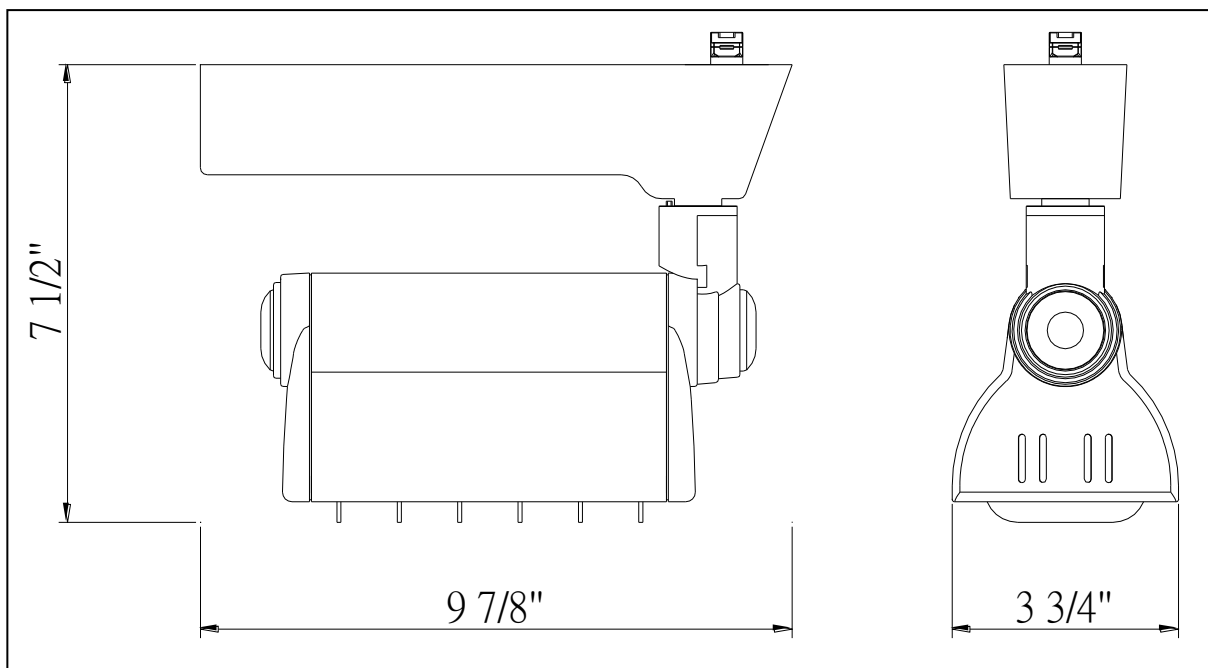

Model No. : HT-941

Rotation : 355 degree

Capability : +/-90 degree from horizontal

Bulb : Metal Halide T-6, G12 bulb

Socket : Metal Halide T-6 G12 socket

Voltage : 120V

Wattage : 70W Max.

Finish : BK (black)