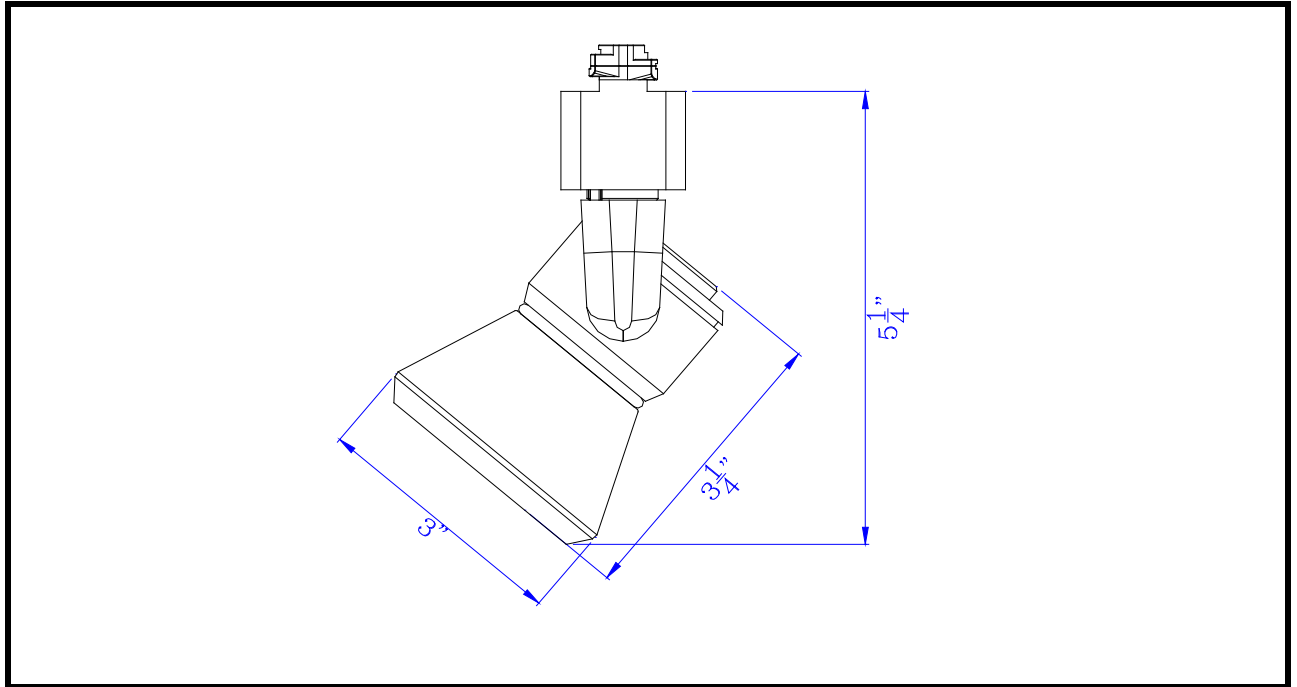

Project: _____

Catalog No.: _____

Lamp/Wattage: _____

Model No. : HT-888BS-CONEWH

Description: 10W dimmable integrated LED track fixture, 700 lumen, 90 CRI

Material: Metal

Finish : Brushed Steel

Rotation : 355 degree

Capability : +90 degree from horizontal

Voltage : 120V

Wattage : 10W

Dimming: Dimmable,DVCL-153P/SCL-153P/AYCL-153P/CTCL-153P/DVCL-253P/
GT-150/GTJ-250M (ALL ARE LUTRON BRAND)

Color Temp: 3000K

Lumen : 700