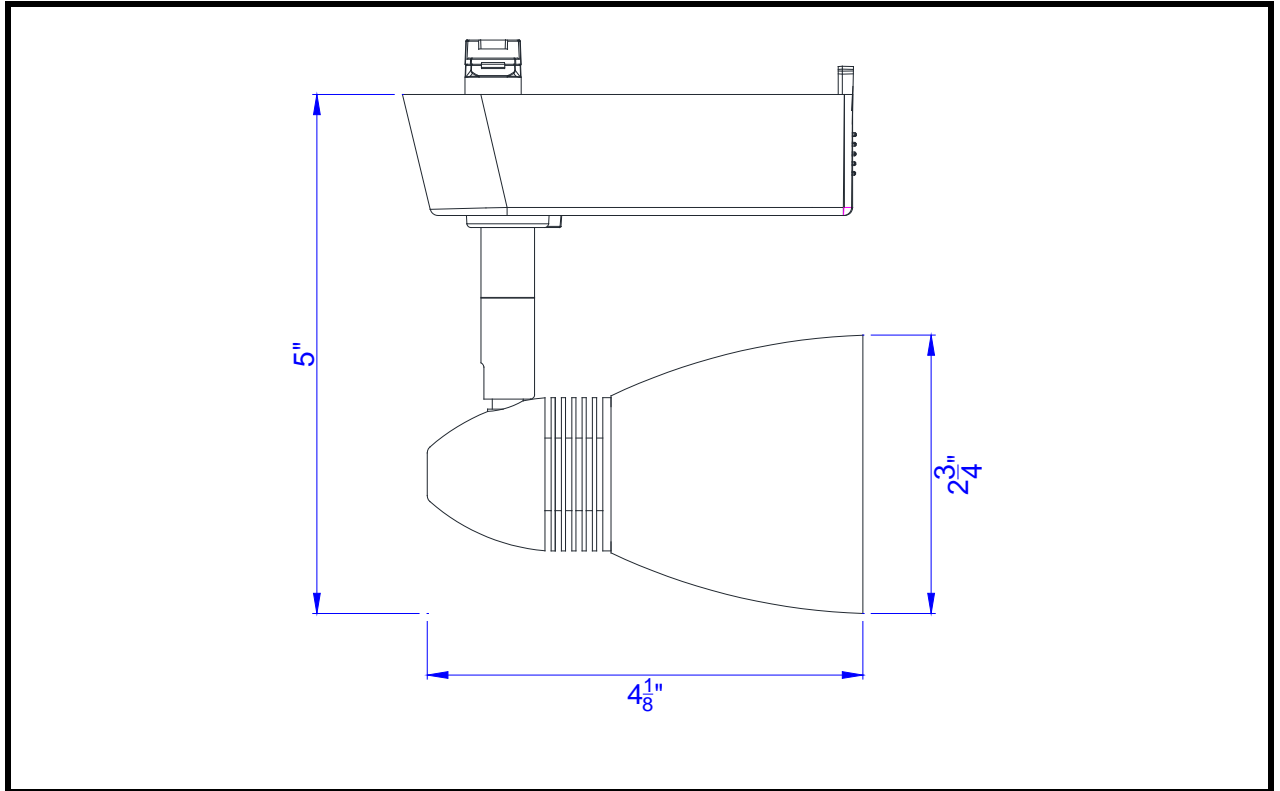

- Model No. :** HT-854
Description: Dimmable Integrated LED Track Fixture
Material: Metal
Finish : White
Rotation : 355 degree
Capability : +90 degree from horizontal
Voltage : 120V
Wattage : 8W
Dimming: Dimmable, DVCL-153P/SCL-153P/AYCL-153P/CTCL-153P/DVCL-253P/
GT-150/GTJ-250M (ALL ARE LUTRON BRAND)
Color Temp: 3000K
Lumen : 480
CRI : 85
Beam: 30
Efficacy: 60
Rated Life : 30,000 hours
Certificate :