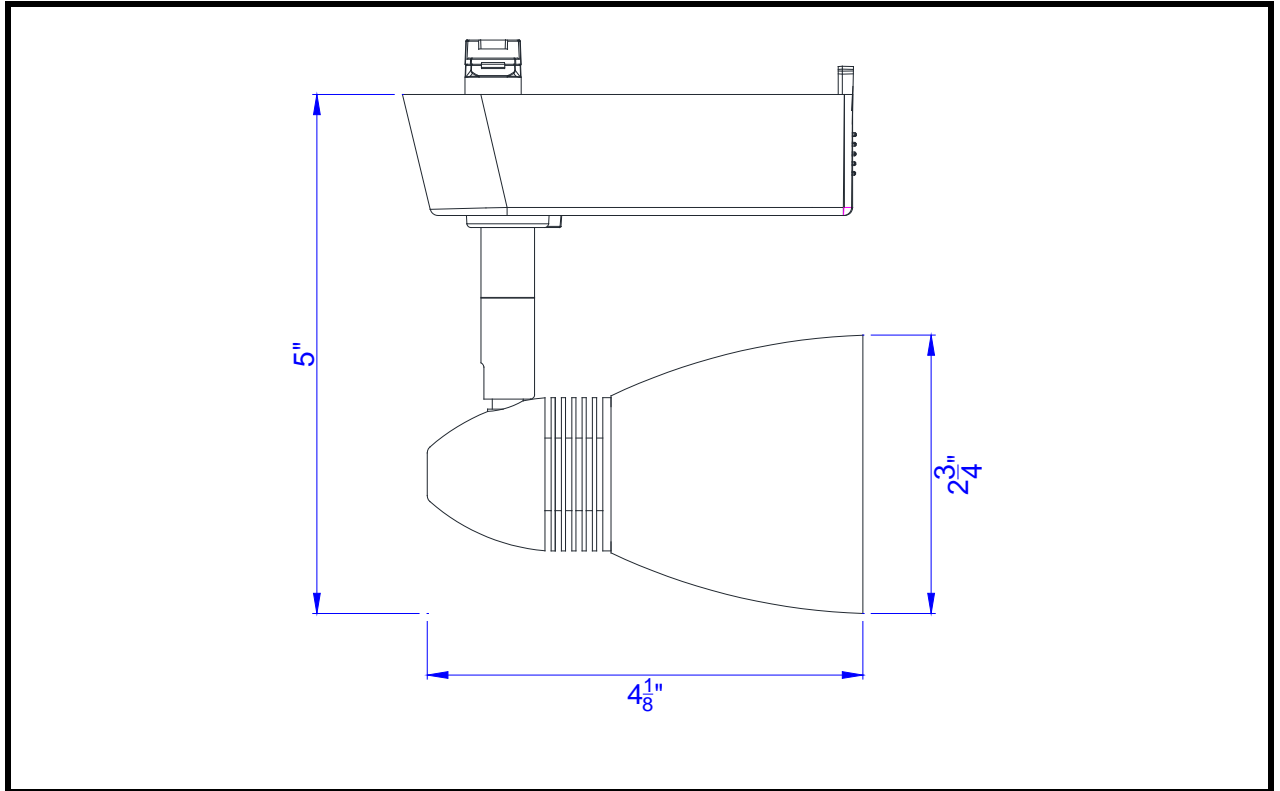

- Model No. :** HT-854
Description: Dimmable Integrated LED Track Fixture
Material: Metal
Finish : Rust
Rotation : 355 degree
Capability : +90 degree from horizontal
Voltage : 120V
Wattage : 8W
Dimming: Dimmable, DVCL-153P/SCL-153P/AYCL-153P/CTCL-153P/DVCL-253P/
GT-150/GTJ-250M (ALL ARE LUTRON BRAND)
Color Temp: 3000K
Lumen : 480
CRI : 85
Beam: 30
Efficacy: 60
Rated Life : 30,000 hours
Certificate :