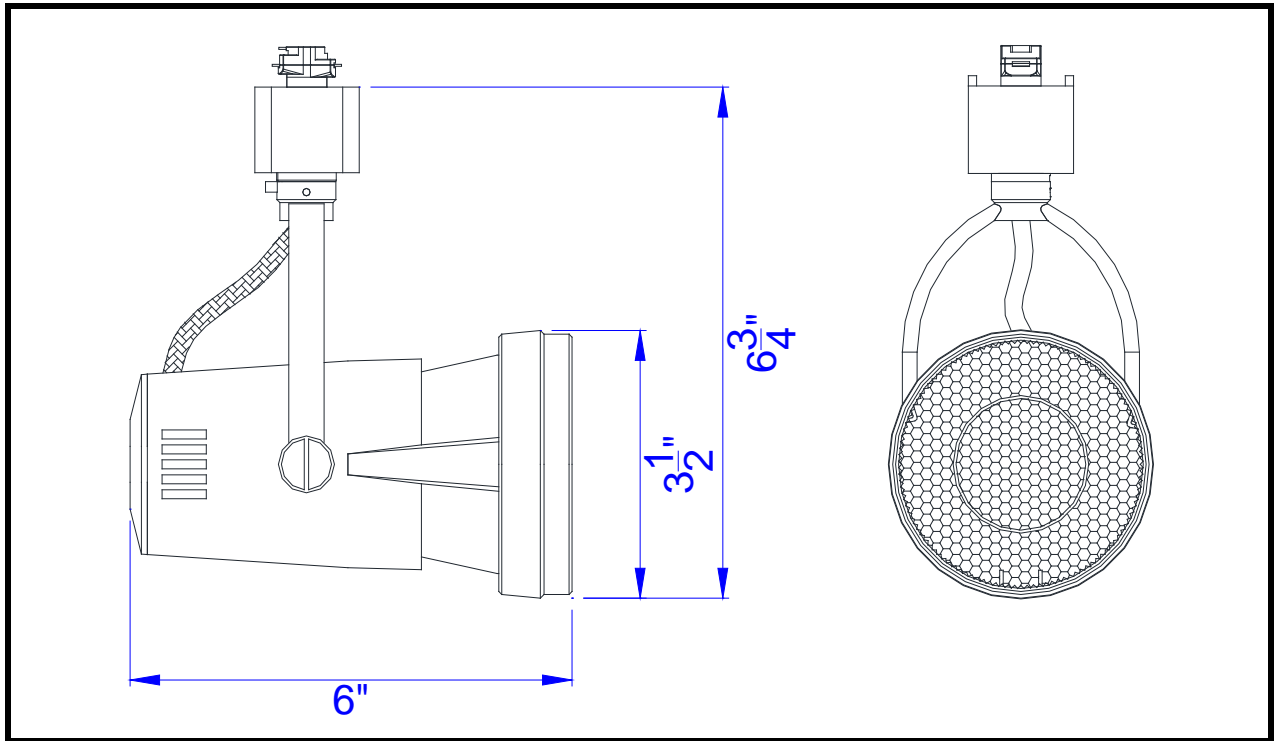

Project: \_\_\_\_\_

Catalog No.: \_\_\_\_\_

Lamp/Wattage: \_\_\_\_\_

- Model No. :** HT-680
- Description:** Dimmable Integrated LED Track Fixture
- Material:** Metal
- Finish :** White
- Rotation :** 355 degree
- Capability :** +90 degree from horizontal
- Voltage :** 120V
- Wattage :** 17W
- Dimming:** Dimmable,DVCL-153P/SCL-153P/AYCL-153P/CTCL-153P/DVCL-253P/  
GT-150/GTJ-250M (ALL ARE LUTRON BRAND)
- Color Temp:** 3300K
- Lumen :** 1105
- CRI :** 90
- Beam:** 30
- Efficacy:** 65
- Rated Life :** 30,000 hours
- Warranty:** Three Years
- Certificate :**