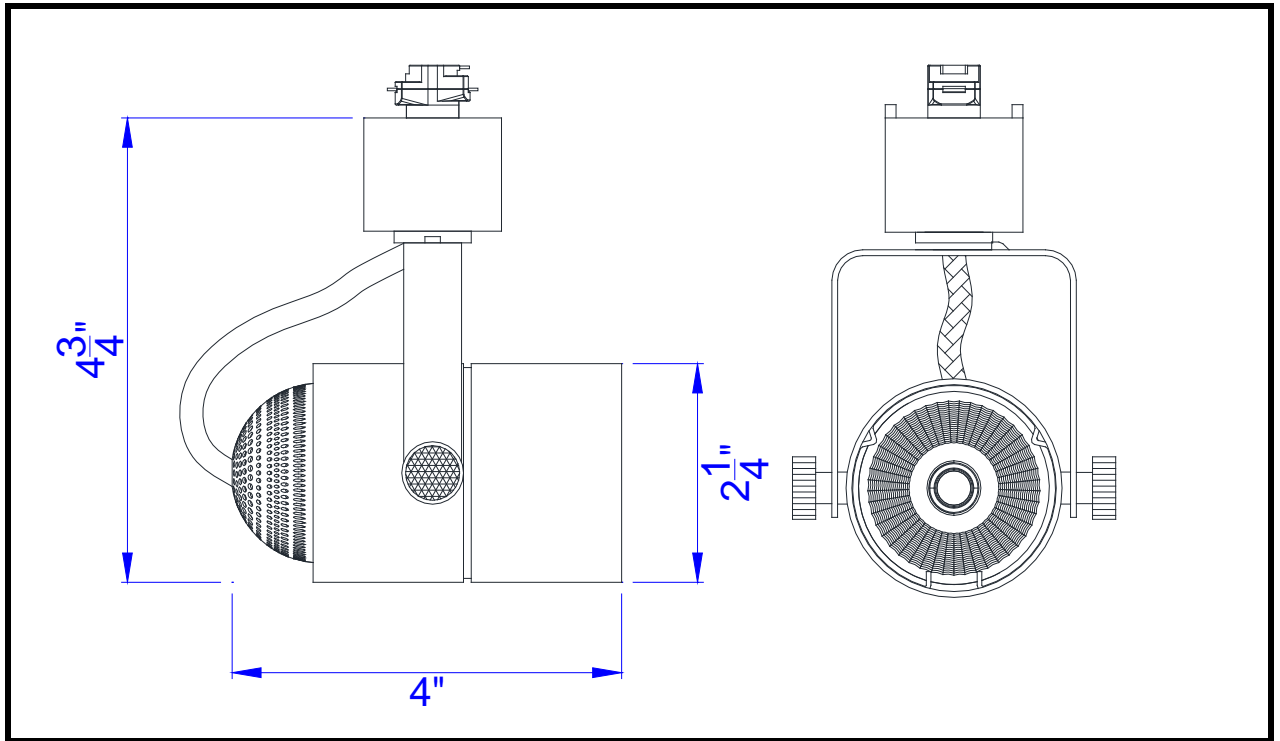

- Model No. :** HT-610
Description: Dimmable Integrated LED track fixture
Material: Metal
Finish : Rust
Rotation : 355 degree
Capability : 90 degree from horizontal
Voltage : 120V
Wattage : 10W
Dimming: Dimmable,DVCL-153P/SCL-153P/AYCL-153P/CTCL-153P/DVCL-253P/
GT-150/GTJ-250M (ALL ARE LUTRON BRAND)
Color Temp: 3300K
Lumen : 650
CRI : 90
Beam: 24 degree
Efficacy: 65
Rated Life : 30,000 hours
Warranty: Three Years
Certificate :