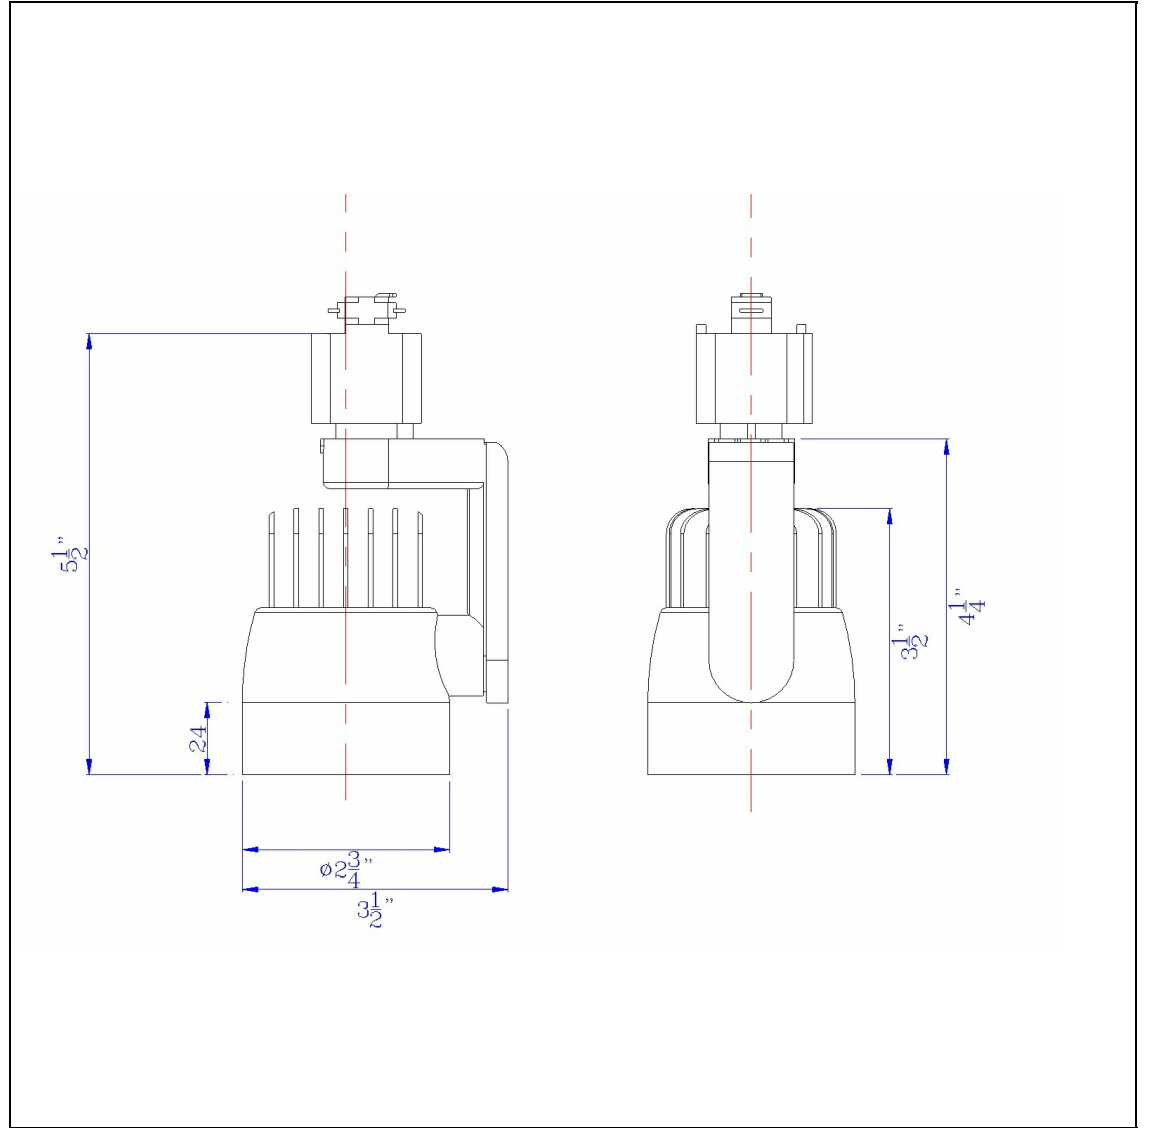

Product No. **HT-806-DB**

Description

12W intergrated LED track fixure, 960 lumen, 3000K  
Durable Metal Construction  
12 Watt Integrated Led  
960 Lumen  
3000K Temperature  
Ships in One Carton  
5" Height Metal Track Head in Dark Bronze

Technical Specifications

<b>UPC</b>	020193067284
<b>Wattage</b>	LED12W
<b>CRI</b>	85
<b>Lumen</b>	960
<b>Switch Type</b>	Track
<b>Bulb Base</b>	LED
<b>Number of Lights</b>	1
<b>Color</b>	Dark Bronze
<b>Base Color</b>	Dark Bronze

<b>Carton 1 Dimensions</b>	7.30 x 11.50 x 15.00
<b>Carton 2 Dimensions</b>	0.00 x 0.00 x 15.00
<b>Package Dimensions</b>	L: 15.00 W: 11.50 H: 7.30