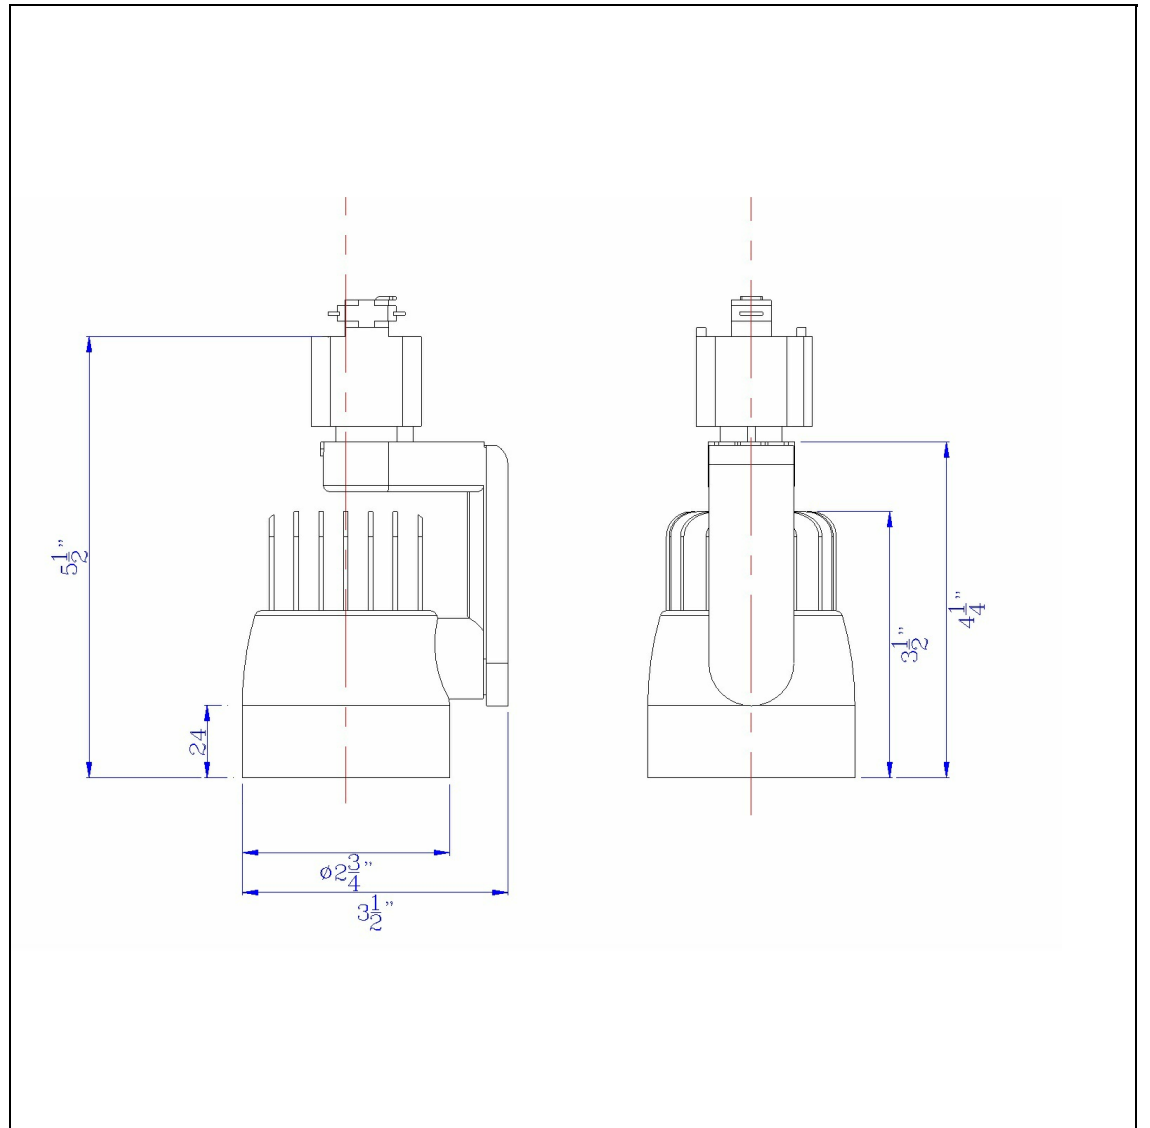

Product No. **HT-806-BS**

Description

12W intergrated LED track fixure, 960 lumen, 3000K
 Durable Metal Construction
 12 Watt Integrated Led
 960 Lumen
 3000K Temperature
 Ships in One Carton
 5" Height Metal Track Head in Brushed Steel

Technical Specifications

UPC	020193067284
Wattage	LED12W
CRI	85
Lumen	960
Switch Type	Track
Bulb Base	LED
Number of Lights	1
Color	Brushed Steel
Base Color	Brushed Steel

Carton 1 Dimensions	7.30 x 11.50 x 15.00
Carton 2 Dimensions	0.00 x 0.00 x 15.00
Package Dimensions	L: 15.00 W: 11.50 H: 7.30