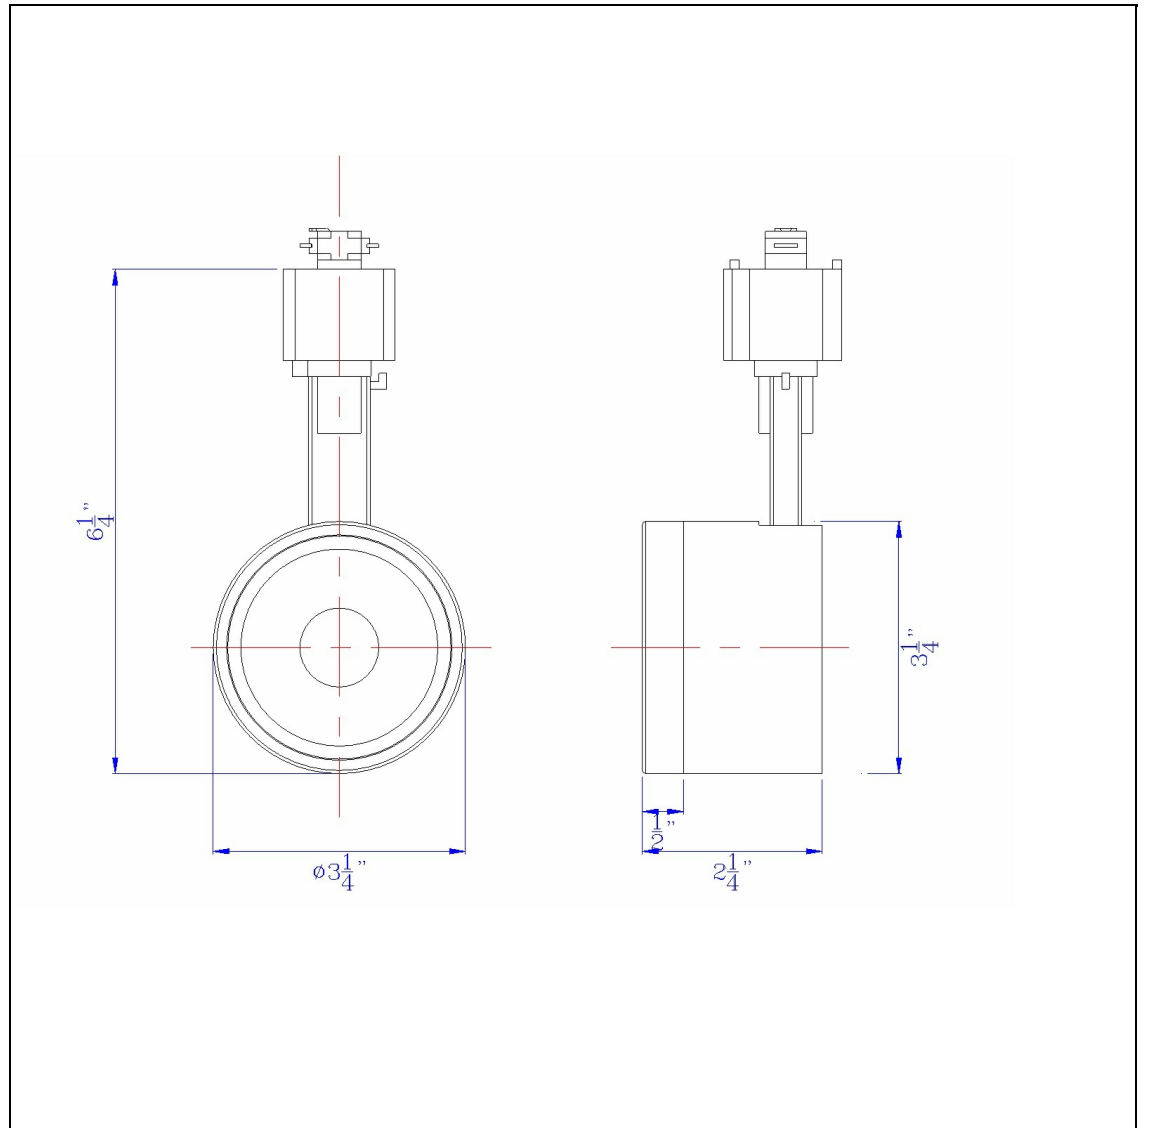

Product No. **HT-751-WH**

Description

12W intergrated LED track fixure, 960 lumen, 3000K
 Durable Metal Construction
 12 Watt Integrated Led
 960 Lumen
 3000K Temperature
 Ships in One Carton
 6" Height Metal Track Head in White

Technical Specifications

UPC	020193067284
Wattage	LED12W
CRI	85
Lumen	960
Switch Type	Track
Bulb Base	LED
Number of Lights	1
Color	White
Base Color	White

Carton 1 Dimensions	7.30 x 11.50 x 15.00
Carton 2 Dimensions	0.00 x 0.00 x 15.00
Package Dimensions	L: 15.00 W: 11.50 H: 7.30