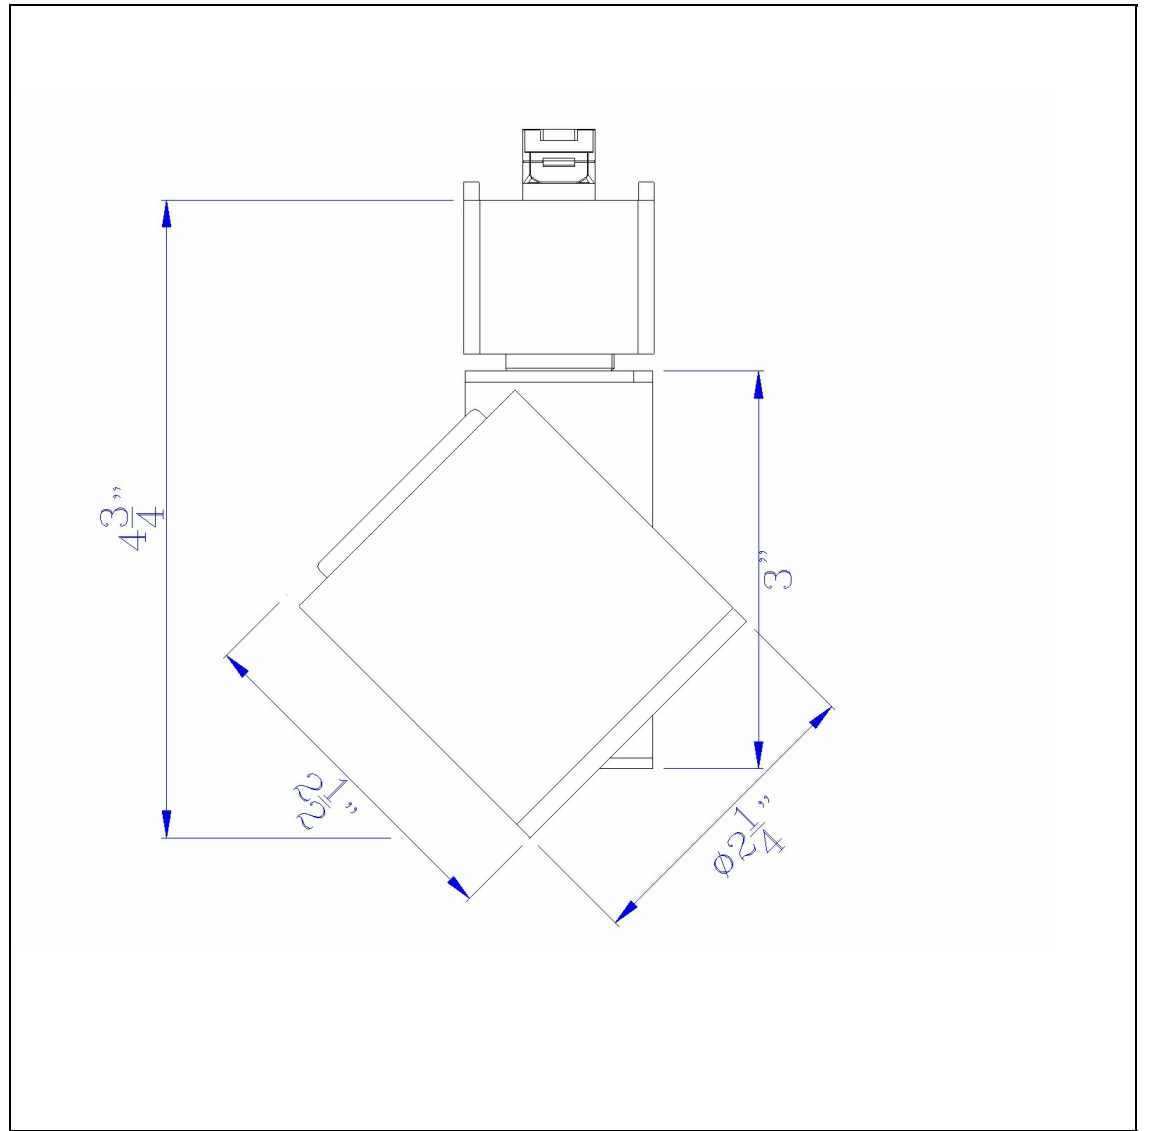

Product No. **HT-690S-WH**

Description

15W Intergrated LED track fixture. 1320 lumen, 3300K  
 Durable Metal Construction  
 15 Watt Integrated Led  
 1320 Lumen  
 3300K Temperature  
 Ships in One Carton  
 4.75" Height Metal Track Head in White

Technical Specifications

<b>UPC</b>	020193067284
<b>Wattage</b>	LED15W
<b>CRI</b>	90
<b>Lumen</b>	1320
<b>Switch Type</b>	Track
<b>Bulb Base</b>	LED
<b>Number of Lights</b>	1
<b>Color</b>	White
<b>Base Color</b>	White

<b>Carton 1 Dimensions</b>	9.30 x 14.00 x 15.00
<b>Carton 2 Dimensions</b>	0.00 x 0.00 x 15.00
<b>Package Dimensions</b>	L: 15.00 W: 14.00 H: 9.30