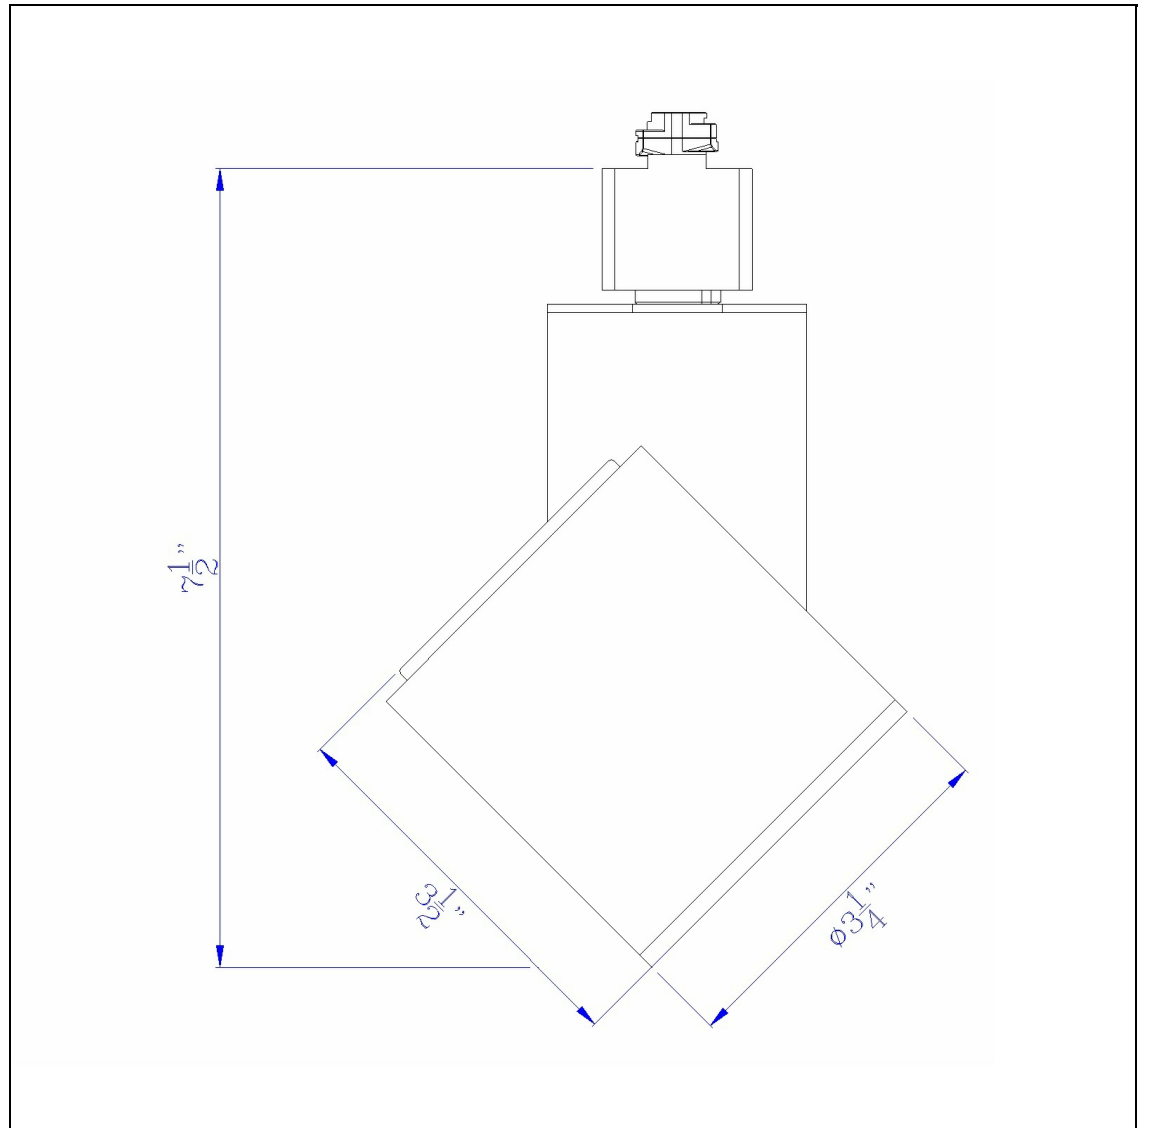

Product No. **HT-690L-WH**

Description

40W intergrated LED track fixture 2680 lumen. 3300K  
 Durable Metal Construction  
 40 Watt Integrated Led  
 2680 Lumen  
 3300K Temperature  
 Ships in One Carton  
 7.5" Height Metal Track Head in White

Technical Specifications

<b>UPC</b>	020193067284
<b>Wattage</b>	LED40W
<b>CRI</b>	90
<b>Lumen</b>	2860
<b>Switch Type</b>	Track
<b>Bulb Base</b>	LED
<b>Number of Lights</b>	1
<b>Color</b>	White
<b>Base Color</b>	White

<b>Carton 1 Dimensions</b>	8.80 x 15.00 x 19.00
<b>Carton 2 Dimensions</b>	0.00 x 0.00 x 19.00
<b>Package Dimensions</b>	L: 19.00 W: 15.00 H: 8.80